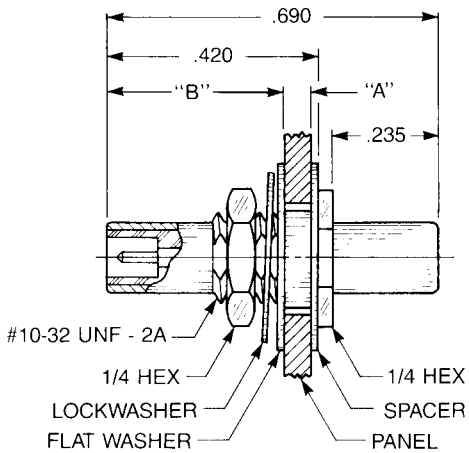

SLB Adapters

Straight Jack to jack, Bulkhead Mounted

Bulkhead Mounted Straight Male Jack to Jack Adapter

5252-1501-000 (Gold plated)
5252-7501-000 (Nickel plated)

Straight Jack to jack, Float Mounted

Float Mount Straight Male Jack To Jack Adapter

- Connects two plugs

Dim. A	Dim. B	
.031	.360	5252-1501-500 (Gold plated)
		5252-7501-500 (Nickel plated)
.062	.329	5252-1501-600 (Gold plated)
		5252-7501-600 (Nickel plated)
.093	.298	5252-1501-700 (Gold plated)
		5252-7501-700 (Nickel plated)