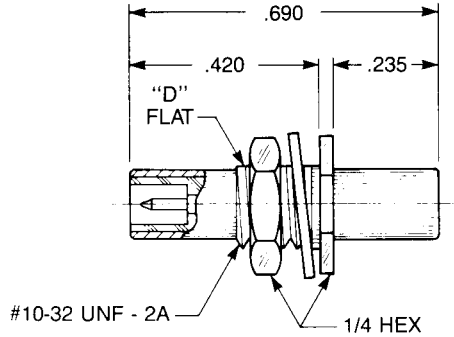

SLB Adapters

Straight Jack to jack, Bulkhead Mounted

Bulkhead Mounted Straight Male Jack to Jack Adapter

5252-1501-000 (Gold plated)
5252-7501-000 (Nickel plated)

Straight Jack to jack, Float Mounted

Float Mount Straight Male Jack To Jack Adapter

- Connects two plugs

Dim. A	Dim. B	
.031	.360	5252-1501-500 (Gold plated)
		5252-7501-500 (Nickel plated)
.062	.329	5252-1501-600 (Gold plated)
		5252-7501-600 (Nickel plated)
.093	.298	5252-1501-700 (Gold plated)
		5252-7501-700 (Nickel plated)