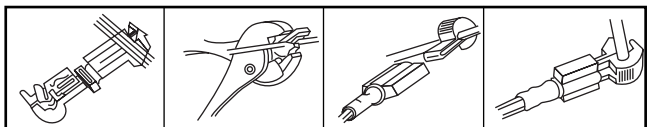

SCOTCHLOK™ IDC FEMALE T-TAP DISCONNECTS