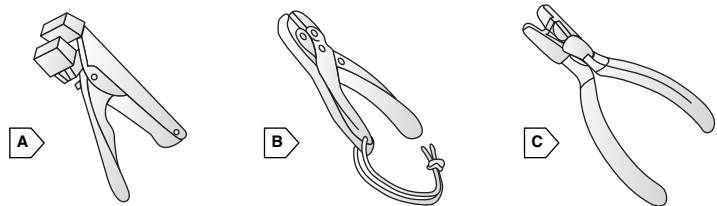

SCOTCHLOK™ IDC CRIMP TOOLS