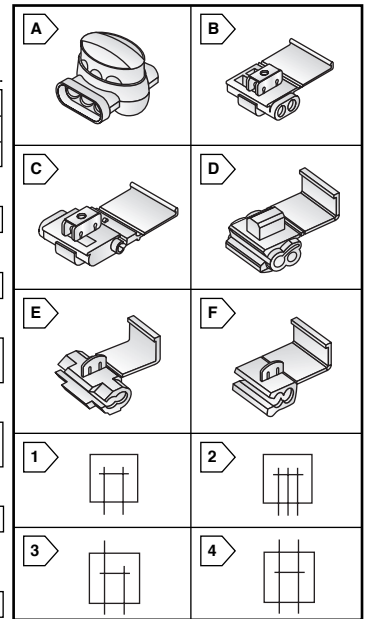

517-314U	A	1 or 2	White	22-14	0.15	105°C	.48	.43	.39	.36

Pigtail

• Used to electrically connect two wire ends and insulate the connection. **For quantities of 2000 and up, call for quote.**

517-557	B	1	Red	22-16	0.12	105°C	.20	.19	.18	.17

Run and Tap, Flame Retardant

• Used to electrically connect a (tap) wire end to a through (run) wire and insulates the connection. **For quantities of 2000 and up, call for quote.**

517-558	C	3	Red	22-16	0.12	105°C	.27	.24	.22	.20
517-567	D	3	Brown	18-14 Tap, 12-10 Run	0.145 Tap, .190 Run	105°C	.34	.30	.28	.25

Double Run and Tap, Flame Retardant

• Used to electrically connect a (tap) wire end to a through (run) wire and insulates the connection. **For quantities of 2000 and up, call for quote.**

517-560	E	3 or 4	Lt. Blue	18-14	0.145	105°C	.14	.13	.12	.11
517-562	F	3 or 4	Yellow	12, 10 Stranded Only	0.19	90°C	.23	.20	.19	.17

Double Run

• Used to electrically connect two wires in a tap, inline, pigtail, or double run installation and insulate the connection. **For quantities of 2000 and up, call for quote.**

517-564	E	4	White	18-14	0.145	90°C	.14	.13	.12	.11

Double Run or Tap, Low Voltage (Automotive) Applications

• Used to electrically connect two wires in a tap, inline, pigtail, or double run installation and insulate the connection. **For quantities of 2000 and up, call for quote.**

517-905	E	3 or 4	Red	22-18 Tap	.110	90°C	.20	.18	.16	.15