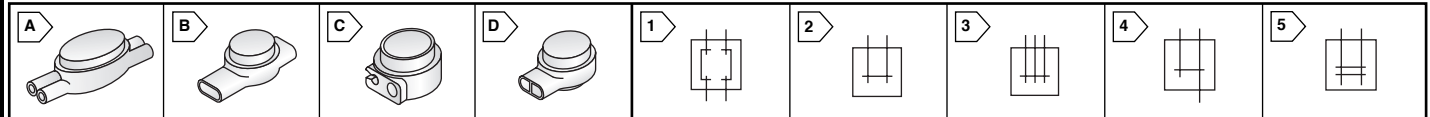

SCOTCHLOK™ IDC CONNECTORS FOR COMMUNICATION APPLICATIONS