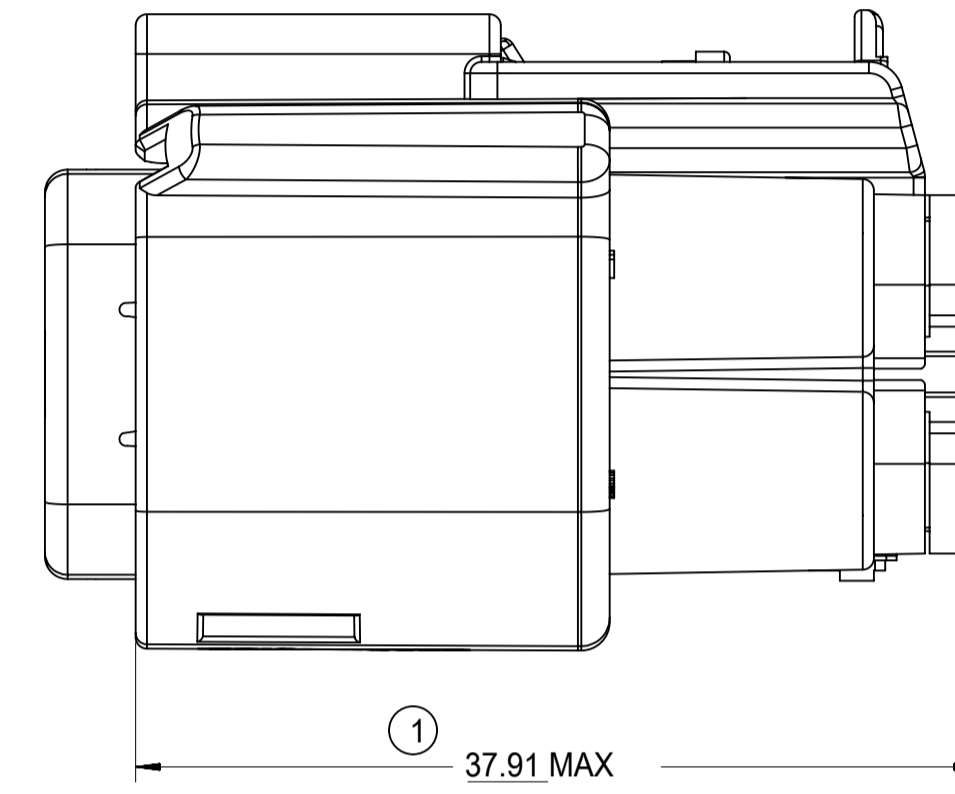

SHEET DESCRIPTION

RECEPTACLE CONNECTOR ASSEMBLY

OPTIONAL LASER MARKING ON THIS SURFACE
SEE NOTE 3g.

MANUFACTURING LOCATION
CODE THIS LOCATION

RECYCLE CODE
THIS LOCATION

MOLD CAVITY I.D.
THIS LOCATION

SYMBOLS		THIS DRAWING CONTAINS INFORMATION THAT IS PROPRIETARY TO MOLEX ELECTRONIC TECHNOLOGIES, LLC AND SHOULD NOT BE USED WITHOUT WRITTEN PERMISSION		CURRENT REV DESC:	
DIMENSION	UNITS	SCALE			
▽ = 0	mm	3:1			
▽ = 0	GENERAL TOLERANCES (UNLESS SPECIFIED)				
▽ = 0	ANGULAR TOL ± 3.0°				
▽ = 0	4 PLACES	±	EC NO: 619601		
▽ = 0	3 PLACES	±	DRWN: HKLIANG 2019/07/25		
▽ = 0	2 PLACES	± 0.1	CHK'D: MVANSLAMBROU 2019/08/02		
▽ = 0	1 PLACE	± 0.3	APPR: MVANSLAMBROU 2019/08/02		
▽ = 0	0 PLACES	±	INITIAL REVISION:		
▽ = 0	DRAFT WHERE APPLICABLE MUST REMAIN WITHIN DIMENSIONS				
⊕	THIRD ANGLE PROJECTION	DRAWING	SERIES		
		A1-SIZE	34985		

molex					
MX150 16 WAY HYBRID RECPT SEALED ASSEMBLY					
PRODUCT CUSTOMER DRAWING					
DOCUMENT NUMBER		DOC TYPE	DOC PART	REVISION	
SD-34985-8001		PSD	001	D2	
MATERIAL NUMBER		CUSTOMER		SHEET NUMBER	
		GENERAL MARKET		4 OF 4