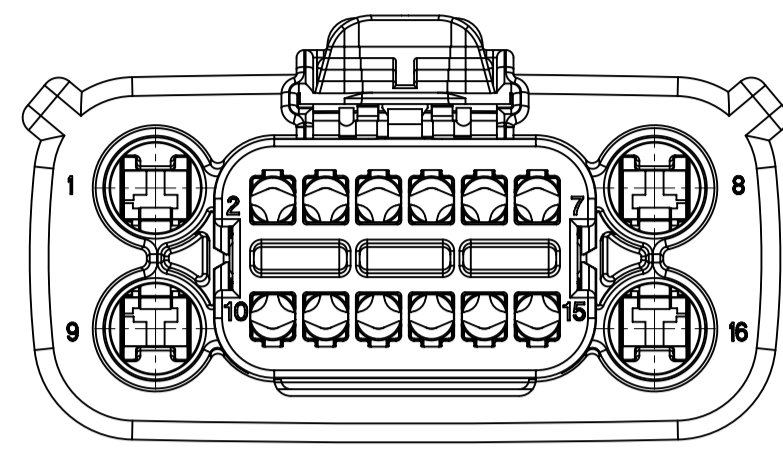

SHEET DESCRIPTION

CONFIGURATIONS

STANDARD (STD) - ALL OPEN 2.8mm CAVITIES