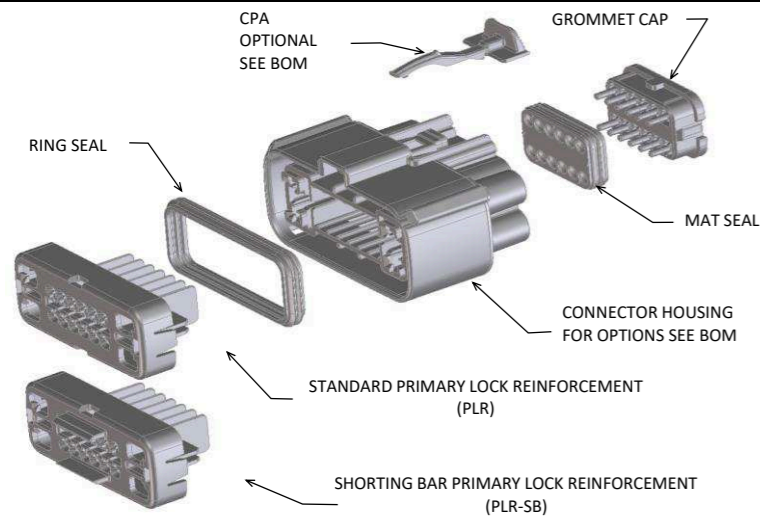

MX150 16 WAY HYBRID RECEPTACLE SEALED ASSEMBLY MAT SEAL (WITH CLIPSLOT, 2.8mm CAVITIES OPEN)
BOM AND PIN OUT SHEET

ABBREVIATION	DESCRIPTION	COLOR	MATERIAL
A-BLK-CLIP	HOUSING, KEYING OPTION A WITH CLIPSLOT	BLACK	SPS/NYLON GF20
B-LG-CLIP	HOUSING, KEYING OPTION B WITH CLIPSLOT	LIGHT GRAY	SPS/NYLON GF20
C-DG-CLIP	HOUSING, KEYING OPTION C WITH CLIPSLOT	DARK GRAY	SPS/NYLON GF20
D-SG-CLIP	HOUSING, KEYING OPTION D WITH CLIPSLOT	STONE GRAY	SPS/NYLON GF20
A-YW-CLIP	HOUSING, KEYING OPTION A WITH CLIPSLOT	YELLOW	SPS/NYLON GF20
E-BLK-CLIP	HOUSING, KEYING OPTION E WITH CLIPSLOT	BLACK	SPS/NYLON GF20
F-LG-CLIP	HOUSING, KEYING OPTION F WITH CLIPSLOT	LIGHT GRAY	SPS/NYLON GF20
G-DG-CLIP	HOUSING, KEYING OPTION G WITH CLIPSLOT	DARK GRAY	SPS/NYLON GF20
H-YW-CLIP	HOUSING, KEYING OPTION H WITH CLIPSLOT	YELLOW	SPS/NYLON GF20
GC	GROMMET CAP	BLACK	SPS/NYLON GF20
PLR	STANDARD PLR	NATURAL	SPS/NYLON GF20
PLR-SB	SHORTING BAR PLR	NATURAL	PBT GF15
CPA	CPA	RED	PBT GF20
M	MAT SEAL	ROYAL BLUE	INHERENTLY LUBRICATED SILICONE
R	RING SEAL	GREEN	INHERENTLY LUBRICATED SILICONE

FOR ADDITIONAL INFORMATION SEE SD-34985-8001