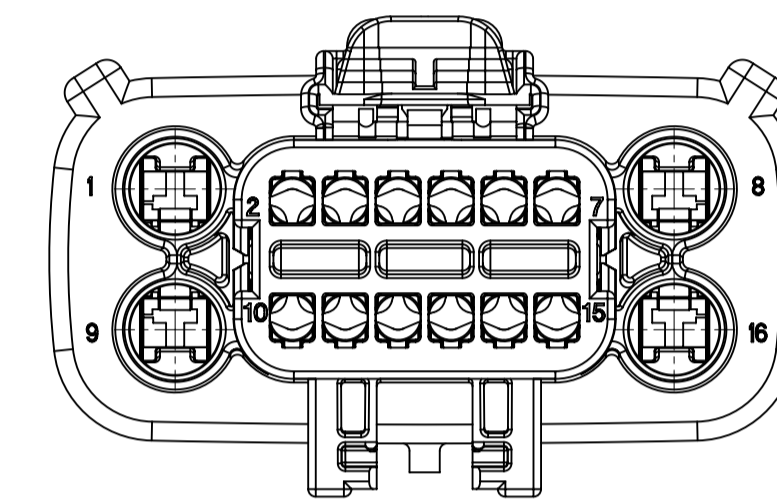

SHEET DESCRIPTION

CONFIGURATIONS

STANDARD (STD) - ALL OPEN 2.8mm CAVITIES

STANDARD (STD) - ALL OPEN 2.8mm CAVITIES WITH CLIPSLOT

SHORTING (SHRT) BAR - ALL OPEN 2.8mm CAVITIES

SHORTING (SHRT) BAR - ALL OPEN 2.8mm CAVITIES WITH CLIPSLOT

SYMBOLS	THIS DRAWING CONTAINS INFORMATION THAT IS PROPRIETARY TO MOLEX ELECTRONIC TECHNOLOGIES, LLC AND SHOULD NOT BE USED WITHOUT WRITTEN PERMISSION		CURRENT REV DESC:					
	DIMENSION UNITS	SCALE						
= 0	mm	2:1	EC NO: 619601		MX150 16 WAY HYBRID RECPT SEALED ASSEMBLY			
= 0	GENERAL TOLERANCES (UNLESS SPECIFIED)		DRWN: HKLIANG 2019/07/25					
= 0	ANGULAR TOL ± 3.0°		CHK'D: MVANSLAMBROU 2019/08/02		PRODUCT CUSTOMER DRAWING			
= 0	4 PLACES	±	APPR: MVANSLAMBROU 2019/08/02					
= 0	3 PLACES	±	INITIAL REVISION:		DOCUMENT NUMBER	DOC TYPE	DOC PART	REVISION
= 0	2 PLACES	± 0.1	DRWN: TYE 2014/09/12		SD-34985-8001	PSD	001	D2
= 0	1 PLACE	± 0.3	APPR: VKOSHY 2014/09/22		MATERIAL NUMBER	CUSTOMER		SHEET NUMBER
= 0	0 PLACES	±	DRAFT WHERE APPLICABLE MUST REMAIN WITHIN DIMENSIONS		GENERAL MARKET		2 OF 4	
= 0			THIRD ANGLE PROJECTION	DRAWING	A1-SIZE	SERIES		
						34985		