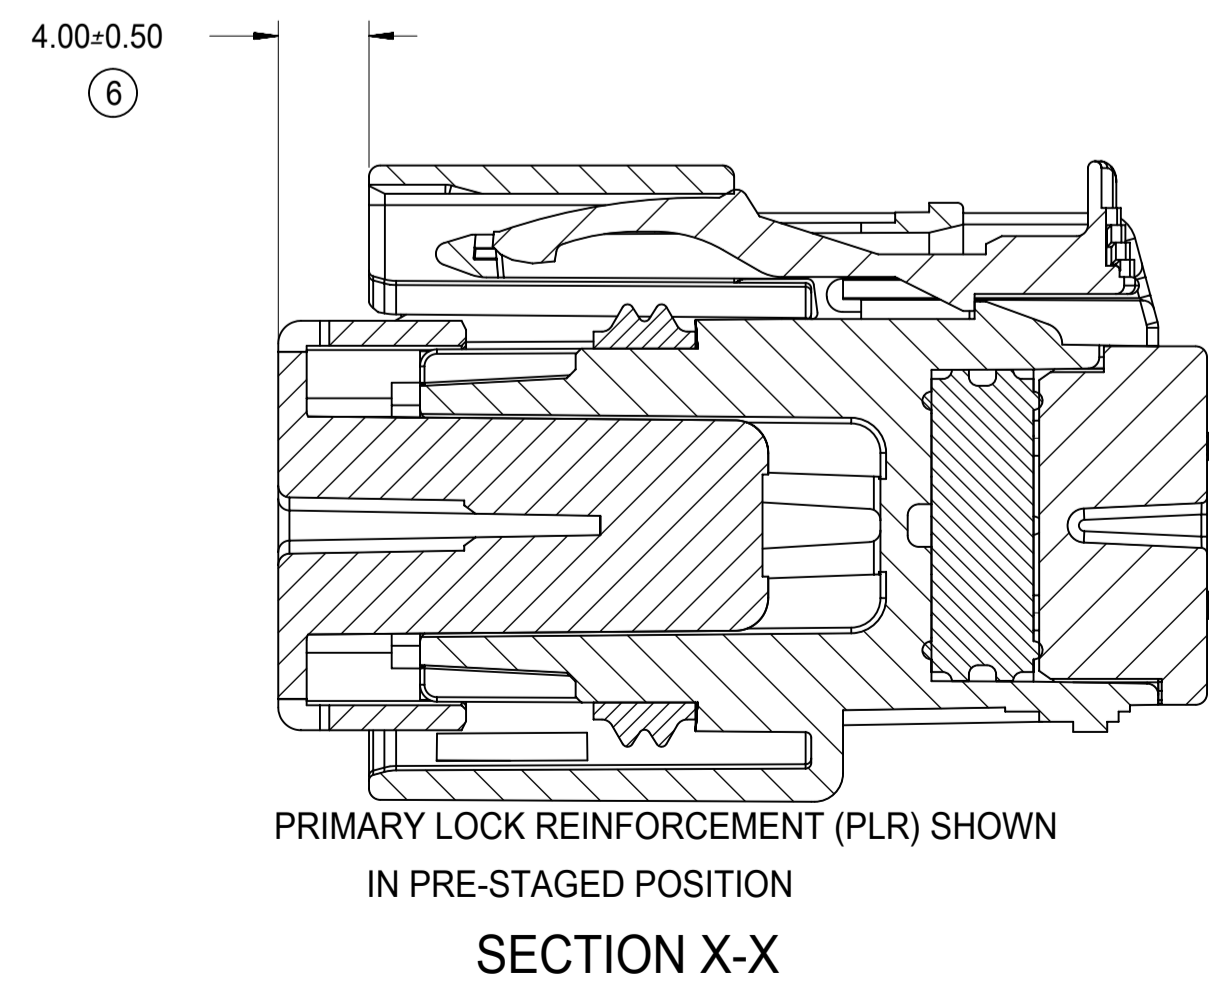

SHEET DESCRIPTION

CONFIGURATIONS

STANDARD (STD) - ALL OPEN 2.8mm CAVITIES

STANDARD (STD) - ALL OPEN 2.8mm CAVITIES WITH CLIPSLOT

SHORTING (SHRT) BAR - ALL OPEN 2.8mm CAVITIES

SHORTING (SHRT) BAR - ALL OPEN 2.8mm CAVITIES WITH CLIPSLOT

SHEET DESCRIPTION

RECEPTACLE CONNECTOR ASSEMBLY

OPTIONAL LASER MARKING ON THIS SURFACE
SEE NOTE 3g.

MANUFACTURING LOCATION
CODE THIS LOCATION

RECYCLE CODE
THIS LOCATION

MOLD CAVITY I.D.
THIS LOCATION

SYMBOLS		THIS DRAWING CONTAINS INFORMATION THAT IS PROPRIETARY TO MOLEX ELECTRONIC TECHNOLOGIES, LLC AND SHOULD NOT BE USED WITHOUT WRITTEN PERMISSION		CURRENT REV DESC:	
DIMENSION	UNITS	SCALE			
▽ = 0	mm	3:1			
▽ = 0	GENERAL TOLERANCES (UNLESS SPECIFIED)				
▽ = 0	ANGULAR TOL ± 3.0°				
▽ = 0	4 PLACES	±	EC NO: 619601		
▽ = 0	3 PLACES	±	DRWN: HKLIANG 2019/07/25		
▽ = 0	2 PLACES	± 0.1	CHK'D: MVANSLAMBROU 2019/08/02		
▽ = 0	1 PLACE	± 0.3	APPR: MVANSLAMBROU 2019/08/02		
▽ = 0	0 PLACES	±	INITIAL REVISION:		
▽ = 0	DRAFT WHERE APPLICABLE MUST REMAIN WITHIN DIMENSIONS				
⊕	THIRD ANGLE PROJECTION	DRAWING	SERIES		
		A1-SIZE	34985		