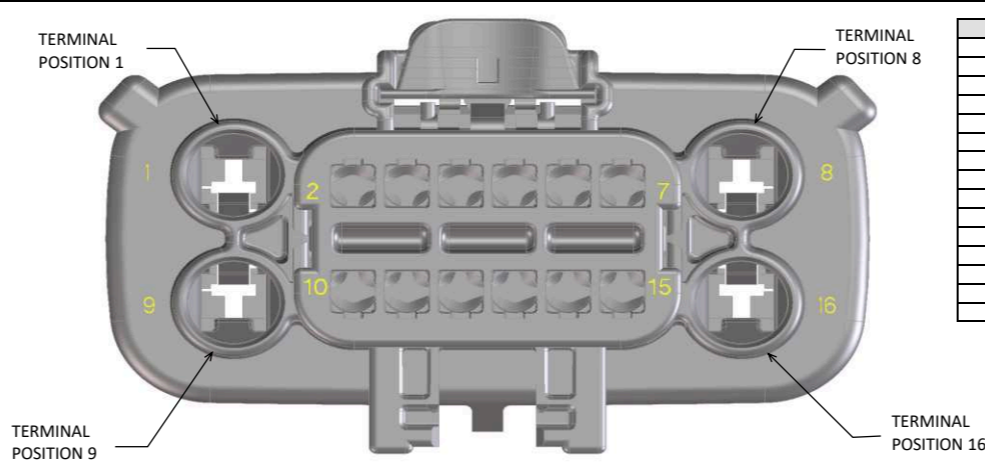

MX150 16 WAY HYBRID RECEPTACLE SEALED ASSEMBLY MAT SEAL (WITH CLIPSLOT, 2.8mm CAVITIES OPEN)
BOM AND PIN OUT SHEET

ABBREVIATION	DESCRIPTION	COLOR	MATERIAL
A-BLK-CLIP	HOUSING, KEYING OPTION A WITH CLIPSLOT	BLACK	SPS/NYLON GF20
B-LG-CLIP	HOUSING, KEYING OPTION B WITH CLIPSLOT	LIGHT GRAY	SPS/NYLON GF20
C-DG-CLIP	HOUSING, KEYING OPTION C WITH CLIPSLOT	DARK GRAY	SPS/NYLON GF20
D-SG-CLIP	HOUSING, KEYING OPTION D WITH CLIPSLOT	STONE GRAY	SPS/NYLON GF20
A-YW-CLIP	HOUSING, KEYING OPTION A WITH CLIPSLOT	YELLOW	SPS/NYLON GF20
E-BLK-CLIP	HOUSING, KEYING OPTION E WITH CLIPSLOT	BLACK	SPS/NYLON GF20
F-LG-CLIP	HOUSING, KEYING OPTION F WITH CLIPSLOT	LIGHT GRAY	SPS/NYLON GF20
G-DG-CLIP	HOUSING, KEYING OPTION G WITH CLIPSLOT	DARK GRAY	SPS/NYLON GF20
H-YW-CLIP	HOUSING, KEYING OPTION H WITH CLIPSLOT	YELLOW	SPS/NYLON GF20
GC	GROMMET CAP	BLACK	SPS/NYLON GF20
PLR	STANDARD PLR	NATURAL	SPS/NYLON GF20
PLR-SB	SHORTING BAR PLR	NATURAL	PBT GF15
CPA	CPA	RED	PBT GF20
M	MAT SEAL	ROYAL BLUE	INHERENTLY LUBRICATED SILICONE
R	RING SEAL	GREEN	INHERENTLY LUBRICATED SILICONE

FOR ADDITIONAL INFORMATION SEE SD-34985-8001