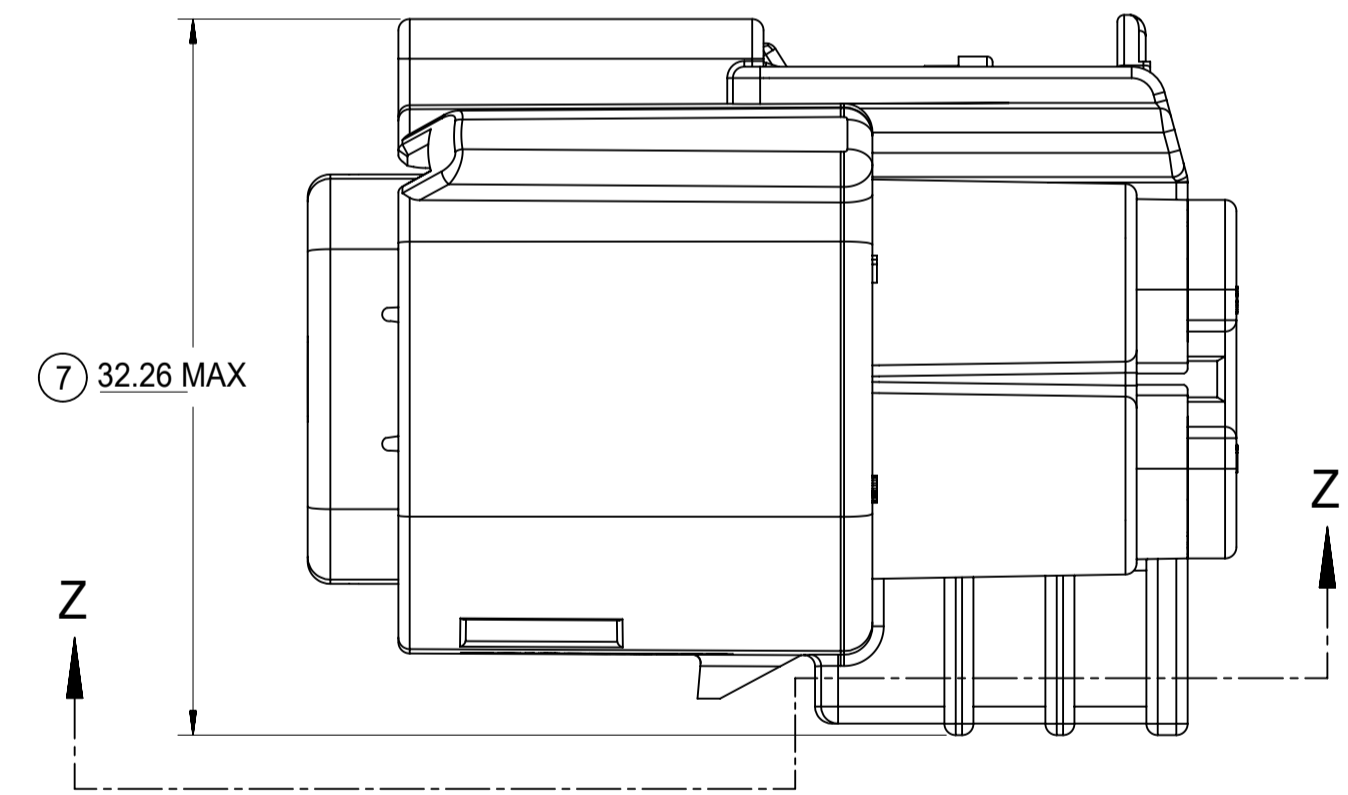

SHEET DESCRIPTION

RECEPTACLE CONNECTOR ASSEMBLY

OPTIONAL LASER MARKING ON THIS SURFACE
SEE NOTE 3g.

MANUFACTURING LOCATION
CODE THIS LOCATION

RECYCLE CODE
THIS LOCATION

MOLD CAVITY I.D.
THIS LOCATION

SYMBOLS		THIS DRAWING CONTAINS INFORMATION THAT IS PROPRIETARY TO MOLEX ELECTRONIC TECHNOLOGIES, LLC AND SHOULD NOT BE USED WITHOUT WRITTEN PERMISSION		CURRENT REV DESC:	
DIMENSION	UNITS	SCALE			
▽ = 0	mm	3:1			
▽ = 0	GENERAL TOLERANCES (UNLESS SPECIFIED)				
▽ = 0	ANGULAR TOL ± 3.0°				
▽ = 0	4 PLACES	±	EC NO: 619601		
▽ = 0	3 PLACES	±	DRWN: HKLIANG 2019/07/25		
▽ = 0	2 PLACES	± 0.1	CHK'D: MVANSLAMBROU 2019/08/02		
▽ = 0	1 PLACE	± 0.3	APPR: MVANSLAMBROU 2019/08/02		
▽ = 0	0 PLACES	±	INITIAL REVISION:		
▽ = 0	DRAFT WHERE APPLICABLE MUST REMAIN WITHIN DIMENSIONS				
⊕	THIRD ANGLE PROJECTION	DRAWING	SERIES		
		A1-SIZE	34985		