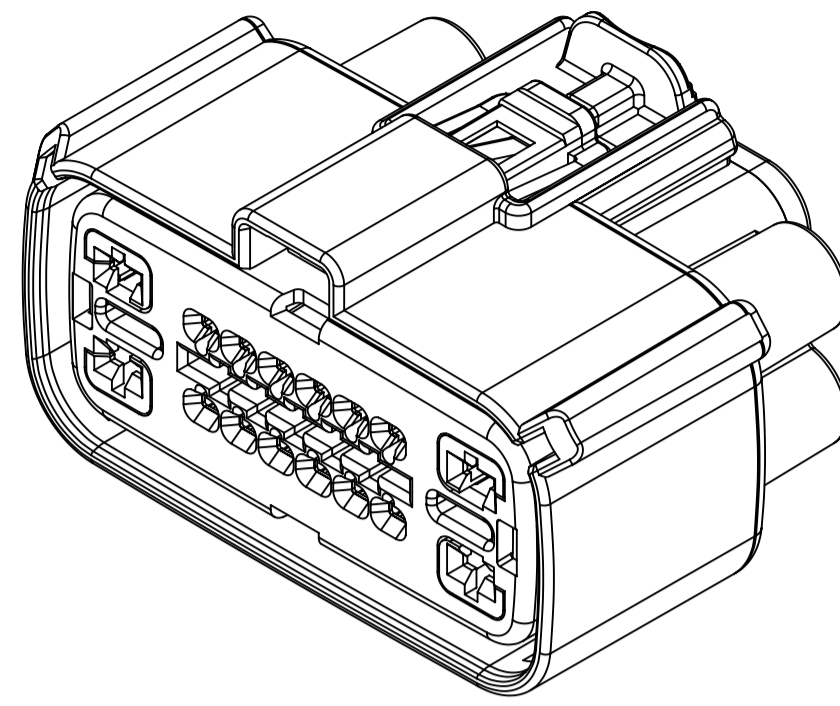

INSPECTION NUMBER LOG	
LAST NUMBER:	11
ADDED:	
REMOVED:	

D2	CHANGED "PA/SPS+GF20" TO "PA/SPS-GF20" IN SHEET 4
D1	1. UPDATED VIEWS IN SHEET 2 2. CHANGED DIM 10.98 TO 11.00, 6.61 TO 6.60, 15.00+/-0.10 TO 15.00+0.30/-0.20 IN SHEET 4
D	REMOVED BOM (REFER TO SD-34985-8002)
C	NEW P/N 34985-4026 THRU 4028
B	NEW P/N 34985-4023 THRU 4025
A2	UPDATED PACKAGING DWGS
A1	FIXED TYPO IN NOTE 1a
A	INITIAL RELEASE
REV	REV DESCRIPTION

SHEET DESCRIPTION

CONFIGURATIONS

STANDARD (STD) - ALL OPEN 2.8mm CAVITIES

STANDARD (STD) - ALL OPEN 2.8mm CAVITIES WITH CLIPSLOT

SHORTING (SHRT) BAR - ALL OPEN 2.8mm CAVITIES

SHORTING (SHRT) BAR - ALL OPEN 2.8mm CAVITIES WITH CLIPSLOT