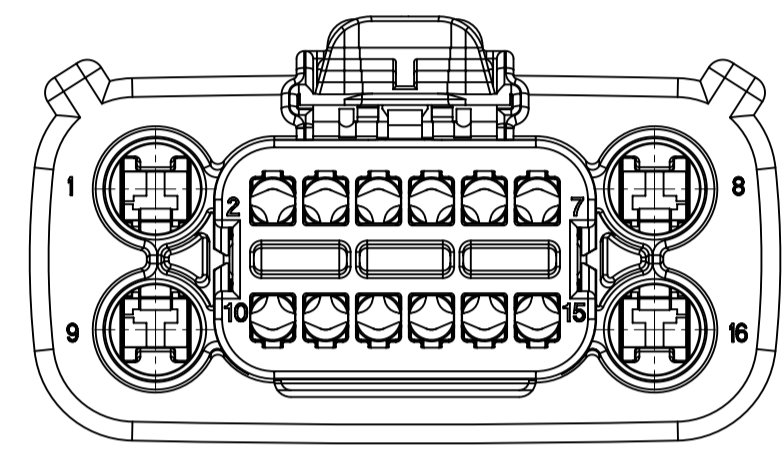

SHEET DESCRIPTION

CONFIGURATIONS

STANDARD (STD) - ALL OPEN 2.8mm CAVITIES

STANDARD (STD) - ALL OPEN 2.8mm CAVITIES WITH CLIPSLOT

SHORTING (SHRT) BAR - ALL OPEN 2.8mm CAVITIES

SHORTING (SHRT) BAR - ALL OPEN 2.8mm CAVITIES WITH CLIPSLOT

SYMBOLS	THIS DRAWING CONTAINS INFORMATION THAT IS PROPRIETARY TO MOLEX ELECTRONIC TECHNOLOGIES, LLC AND SHOULD NOT BE USED WITHOUT WRITTEN PERMISSION		CURRENT REV DESC:					
	DIMENSION UNITS	SCALE						
= 0	mm	2:1	EC NO: 619601		MX150 16 WAY HYBRID RECPT SEALED ASSEMBLY			
= 0	GENERAL TOLERANCES (UNLESS SPECIFIED)		DRWN: HKLIANG 2019/07/25					
= 0	ANGULAR TOL ± 3.0°		CHK'D: MVANSLAMBROU 2019/08/02		PRODUCT CUSTOMER DRAWING			
= 0	4 PLACES	±	APPR: MVANSLAMBROU 2019/08/02					
= 0	3 PLACES	±	INITIAL REVISION:		DOCUMENT NUMBER	DOC TYPE	DOC PART	REVISION
= 0	2 PLACES	± 0.1	DRWN: TYE 2014/09/12		SD-34985-8001	PSD	001	D2
= 0	1 PLACE	± 0.3	APPR: VKOSHY 2014/09/22		MATERIAL NUMBER	CUSTOMER		SHEET NUMBER
= 0	0 PLACES	±	DRAFT WHERE APPLICABLE MUST REMAIN WITHIN DIMENSIONS		GENERAL MARKET		2 OF 4	
= 0			THIRD ANGLE PROJECTION	DRAWING	A1-SIZE	SERIES		
						34985		