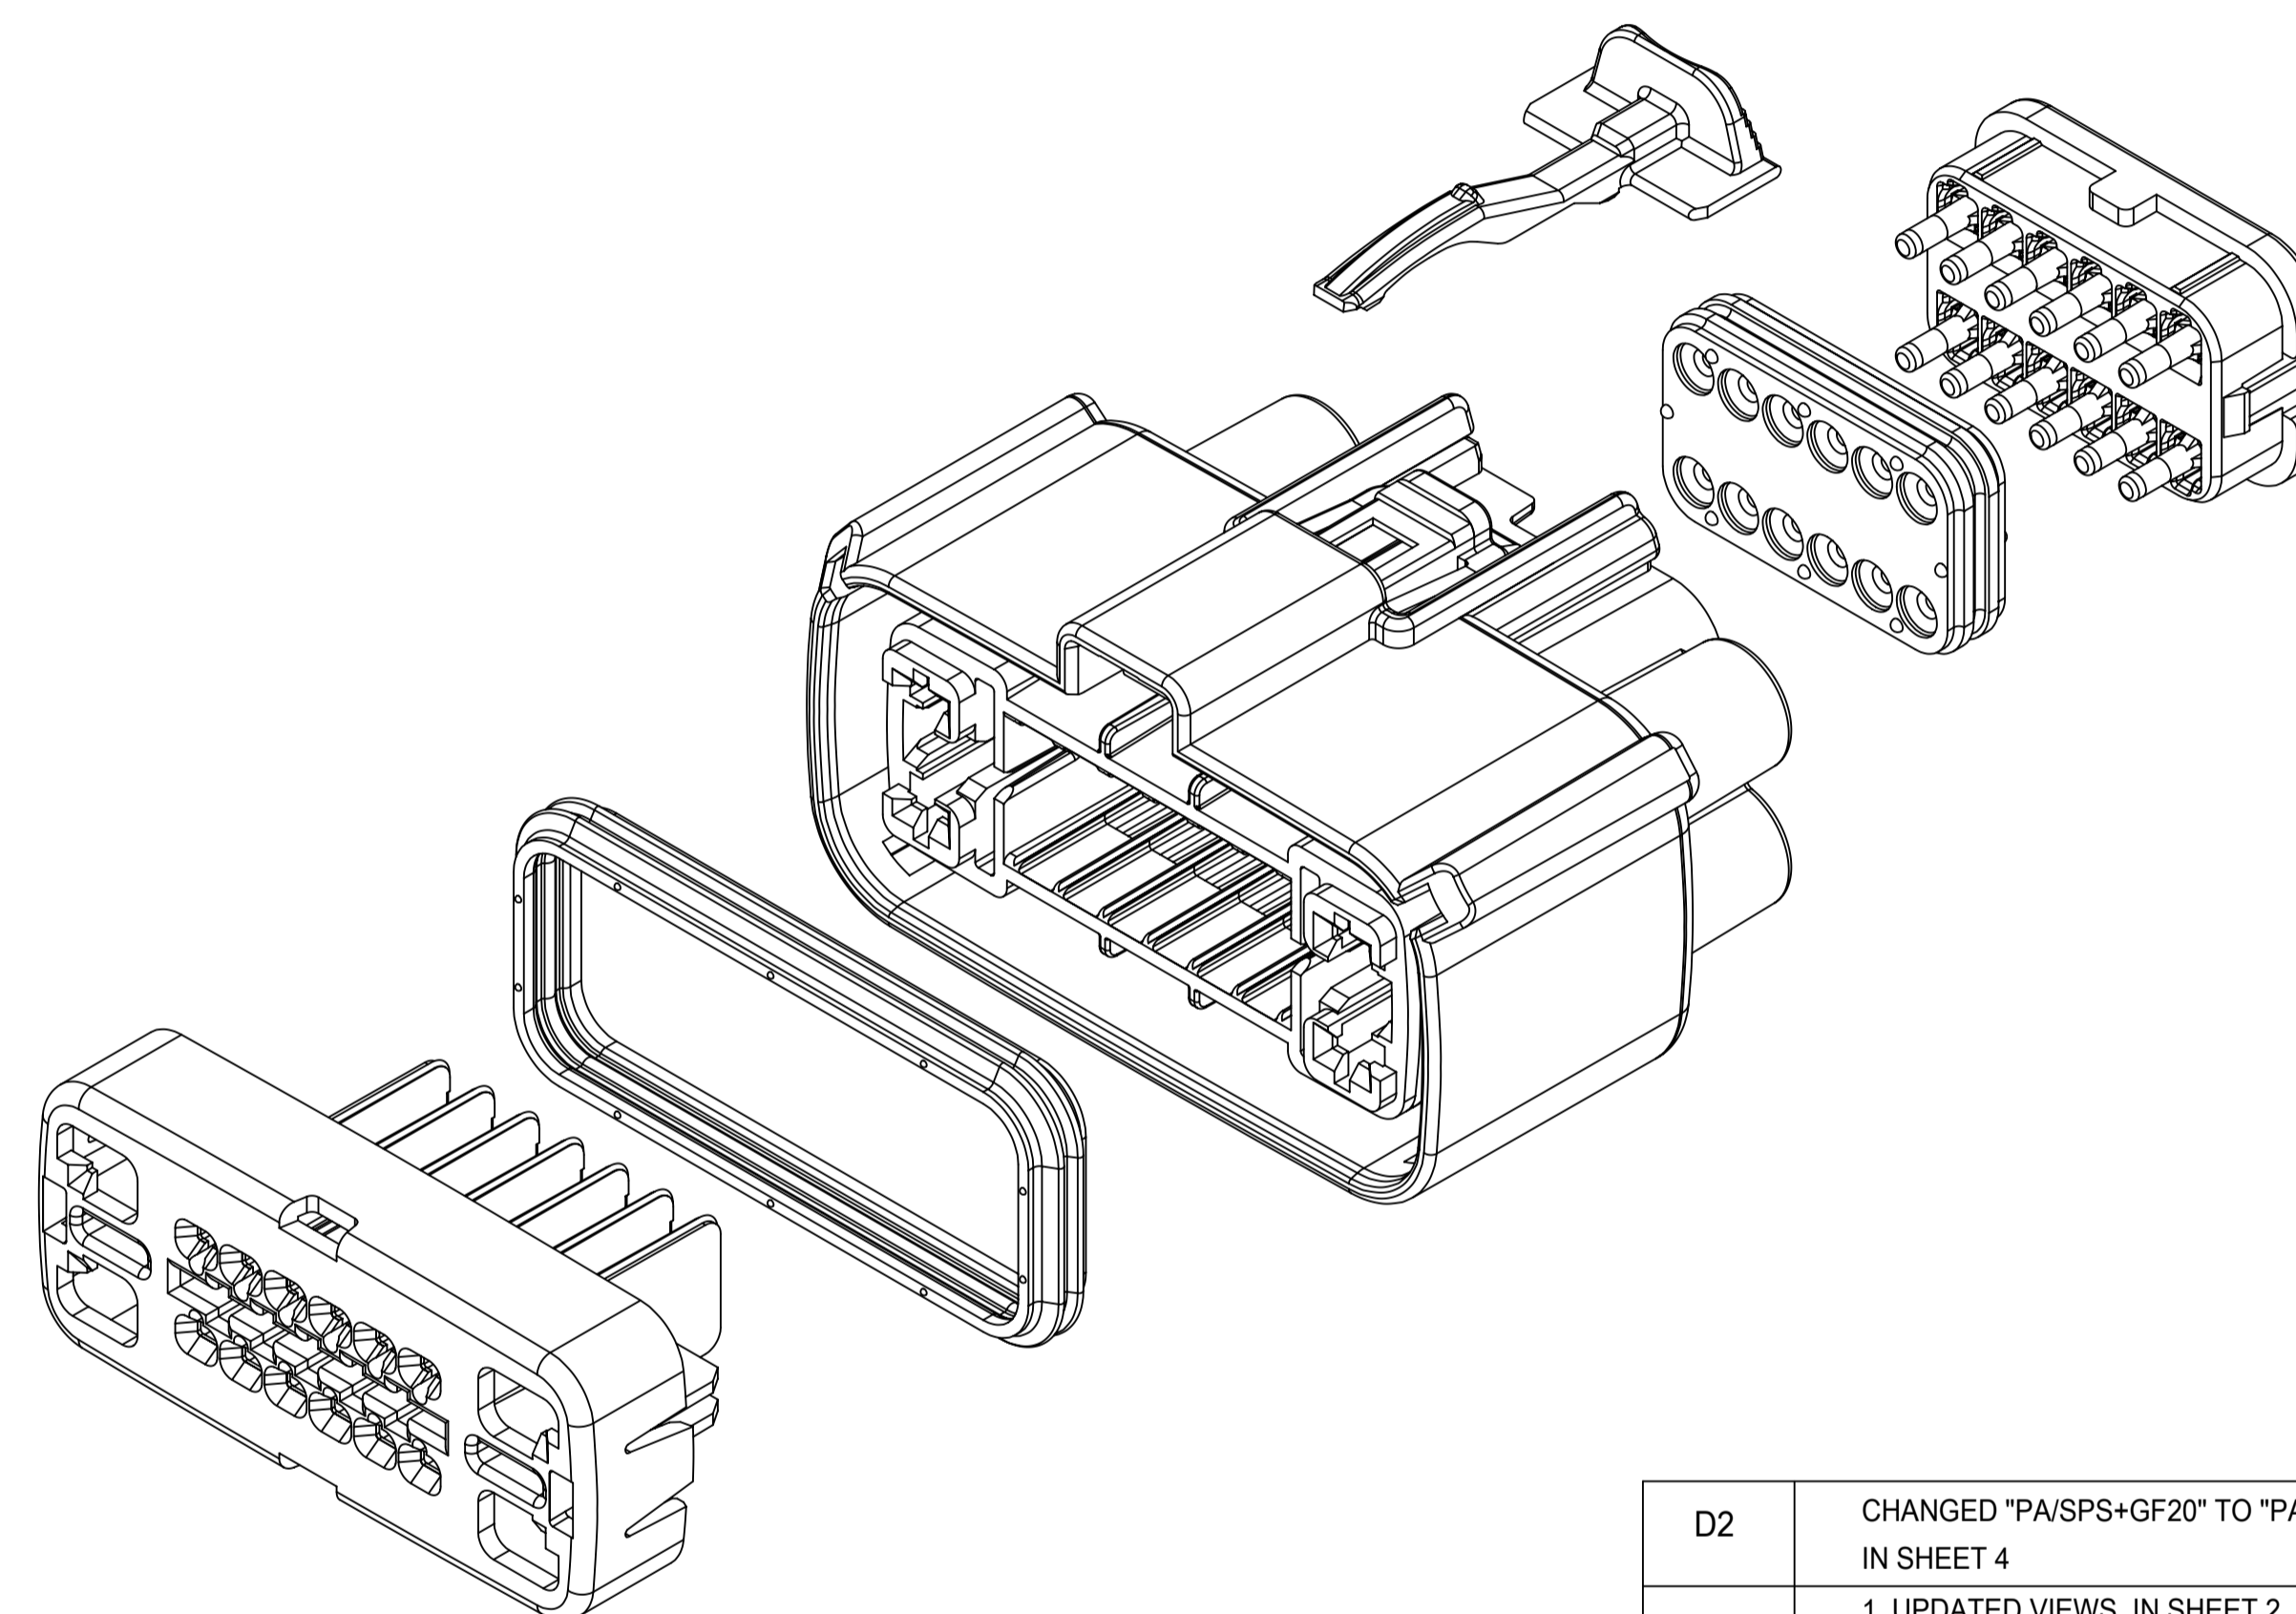

PACKAGING	
DESCRIPTION	DRAWING NO.
W/ CLIPSLOT	PK-30907-895
W/O CLIPSLOT	PK-31300-094

MATING INTERFACE/CONNECTOR DRAWINGS		
DESCRIPTION	INTERFACE DEFINITION	MOLEX INLINE
W/O SHORTING BAR	*999-S-016-2-Z02	SD-34986-8001
W/ SHORTING BAR	N/A	SD-34986-8001

INSPECTION NUMBER LOG	
LAST NUMBER:	11
ADDED:	
REMOVED:	

D2	CHANGED "PA/SPS+GF20" TO "PA/SPS-GF20" IN SHEET 4
D1	1. UPDATED VIEWS IN SHEET 2 2. CHANGED DIM 10.98 TO 11.00, 6.61 TO 6.60, 15.00+/-0.10 TO 15.00+0.30/-0.20 IN SHEET 4
D	REMOVED BOM (REFER TO SD-34985-8002)
C	NEW P/N 34985-4026 THRU 4028
B	NEW P/N 34985-4023 THRU 4025
A2	UPDATED PACKAGING DWGS
A1	FIXED TYPO IN NOTE 1a
A	INITIAL RELEASE
REV	REV DESCRIPTION

SYMBOLS	THIS DRAWING CONTAINS INFORMATION THAT IS PROPRIETARY TO MOLEX ELECTRONIC TECHNOLOGIES, LLC AND SHOULD NOT BE USED WITHOUT WRITTEN PERMISSION		CURRENT REV DESC:	
	DIMENSION UNITS	SCALE		
	mm	1.5:1		
	GENERAL TOLERANCES (UNLESS SPECIFIED)			
	ANGULAR TOL ± 3.0°			
	4 PLACES	±		
	3 PLACES	±		
	2 PLACES	± 0.1		
	1 PLACE	± 0.3		
	0 PLACES	±		
	DRAFT WHERE APPLICABLE MUST REMAIN WITHIN DIMENSIONS			
	THIRD ANGLE PROJECTION			
		DRAWING	SERIES	
		A1-SIZE	34985	
EC NO: 619601				
DRWN: HKLIANG 2019/07/25				
CHK'D: MVANSLAMBROU 2019/08/02				
APPR: MVANSLAMBROU 2019/08/02				
INITIAL REVISION:				
DRWN: TYE 2014/09/12				
APPR: VKOSHY 2014/09/22				
DOCUMENT NUMBER		DOC TYPE	DOC PART	REVISION
SD-34985-8001		PSD	001	D2
MATERIAL NUMBER		CUSTOMER		SHEET NUMBER
		GENERAL MARKET		1 OF 4