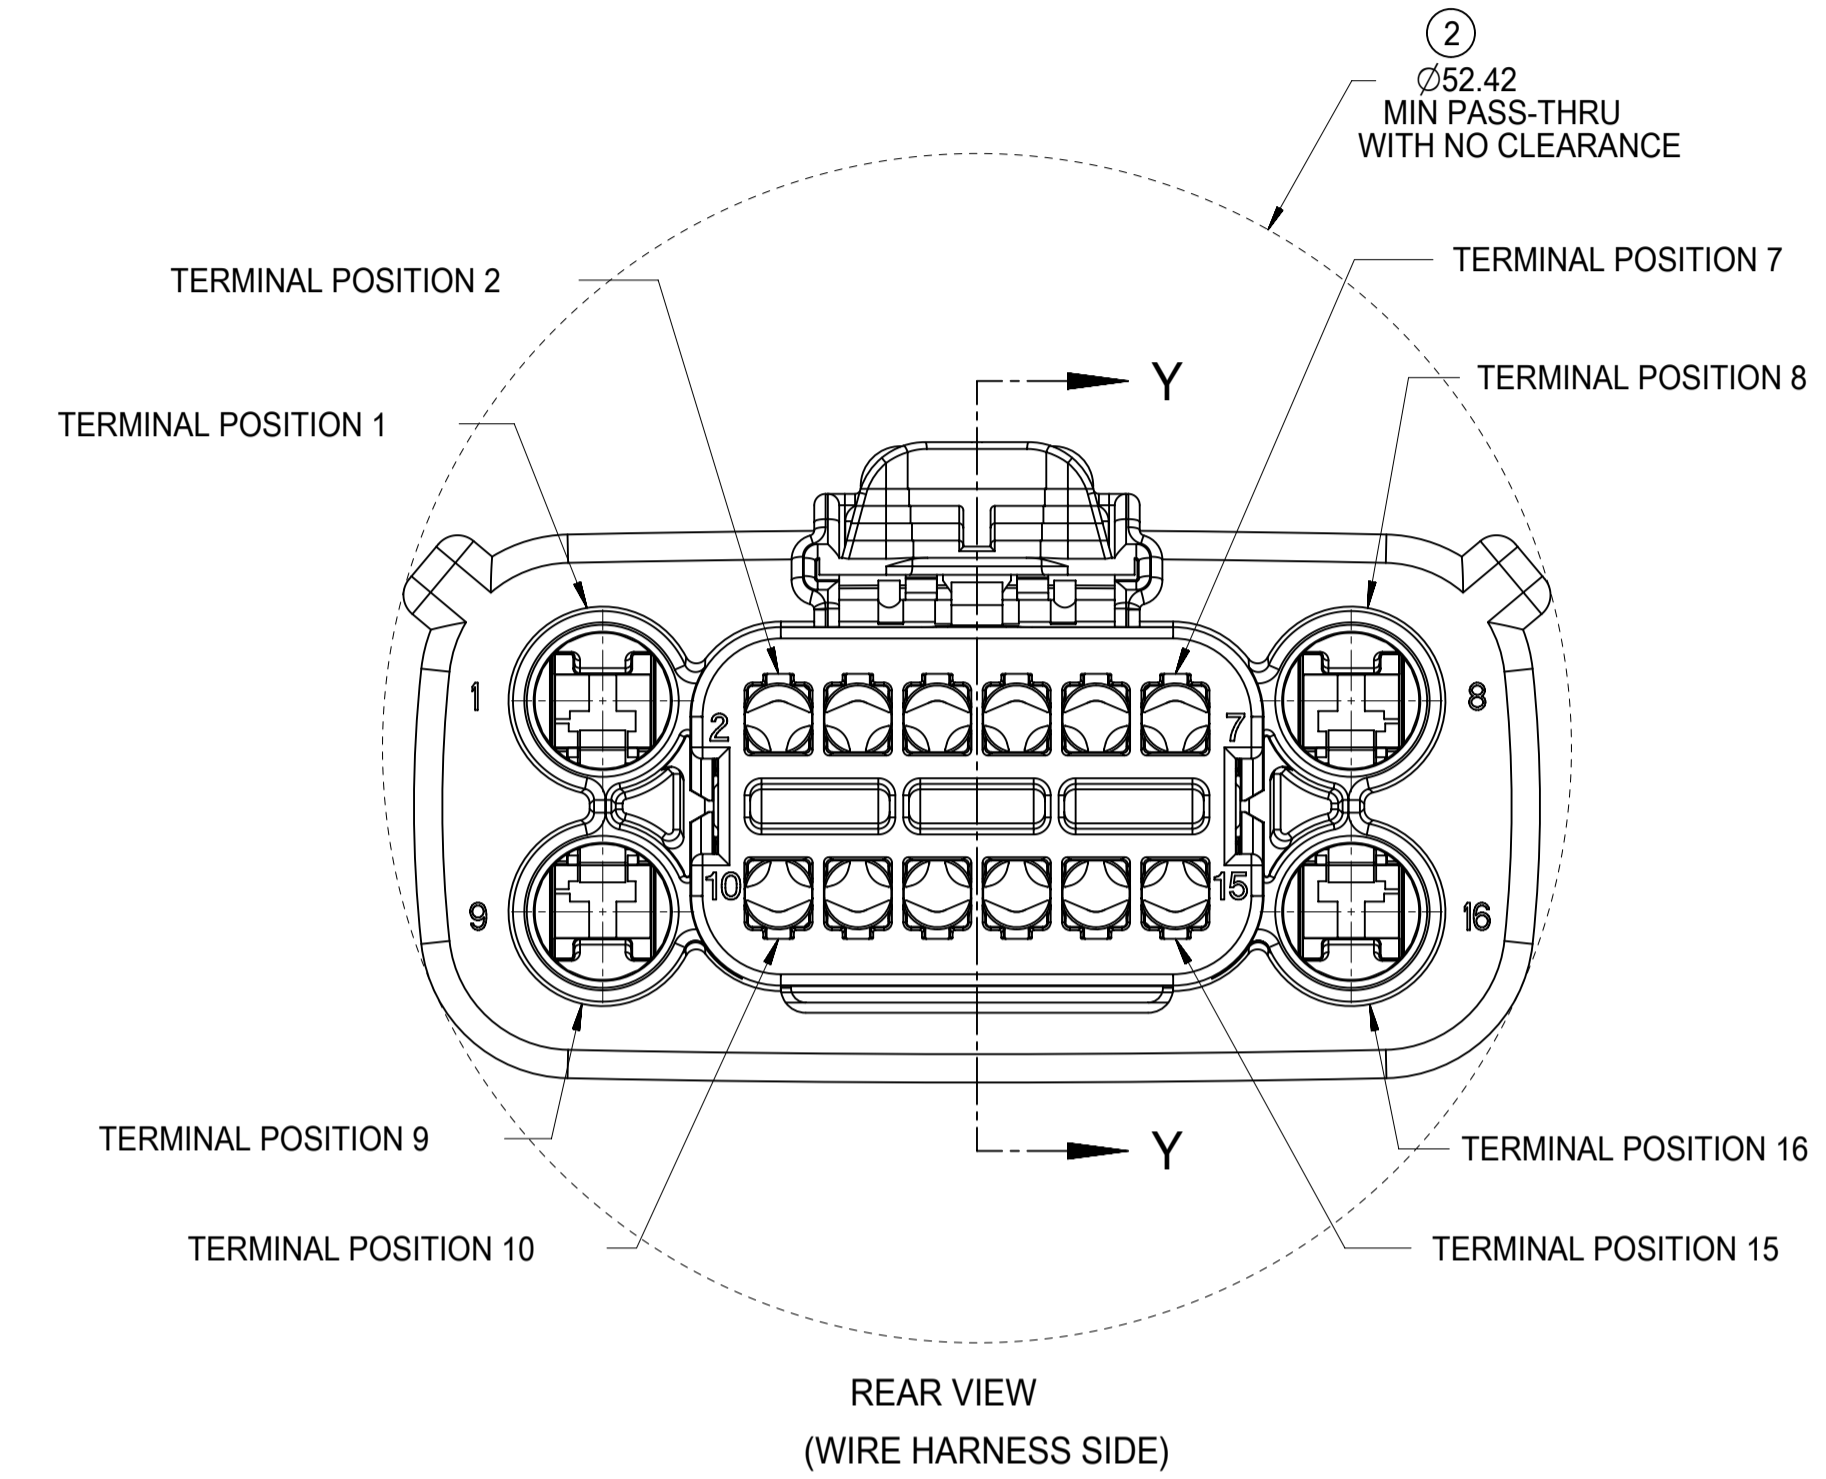

SHEET DESCRIPTION

RECEPTACLE CONNECTOR ASSEMBLY

OPTIONAL LASER MARKING ON THIS SURFACE
SEE NOTE 3g.

MANUFACTURING LOCATION
CODE THIS LOCATION

RECYCLE CODE
THIS LOCATION

MOLD CAVITY I.D.
THIS LOCATION

SYMBOLS		THIS DRAWING CONTAINS INFORMATION THAT IS PROPRIETARY TO MOLEX ELECTRONIC TECHNOLOGIES, LLC AND SHOULD NOT BE USED WITHOUT WRITTEN PERMISSION		CURRENT REV DESC:	
DIMENSION	UNITS	SCALE			
▽ = 0	mm	3:1			
▽ = 0	GENERAL TOLERANCES (UNLESS SPECIFIED)				
▽ = 0	ANGULAR TOL ± 3.0°				
▽ = 0	4 PLACES	±	EC NO: 619601		
▽ = 0	3 PLACES	±	DRWN: HKLIANG 2019/07/25		
▽ = 0	2 PLACES	± 0.1	CHK'D: MVANSLAMBROU 2019/08/02		
▽ = 0	1 PLACE	± 0.3	APPR: MVANSLAMBROU 2019/08/02		
▽ = 0	0 PLACES	±	INITIAL REVISION:		
▽ = 0	DRAFT WHERE APPLICABLE MUST REMAIN WITHIN DIMENSIONS				
⊕	THIRD ANGLE PROJECTION	DRAWING	SERIES		
		A1-SIZE	34985		

molex					
MX150 16 WAY HYBRID RECPT SEALED ASSEMBLY					
PRODUCT CUSTOMER DRAWING					
DOCUMENT NUMBER		DOC TYPE	DOC PART	REVISION	
SD-34985-8001		PSD	001	D2	
MATERIAL NUMBER		CUSTOMER		SHEET NUMBER	
		GENERAL MARKET		4 OF 4