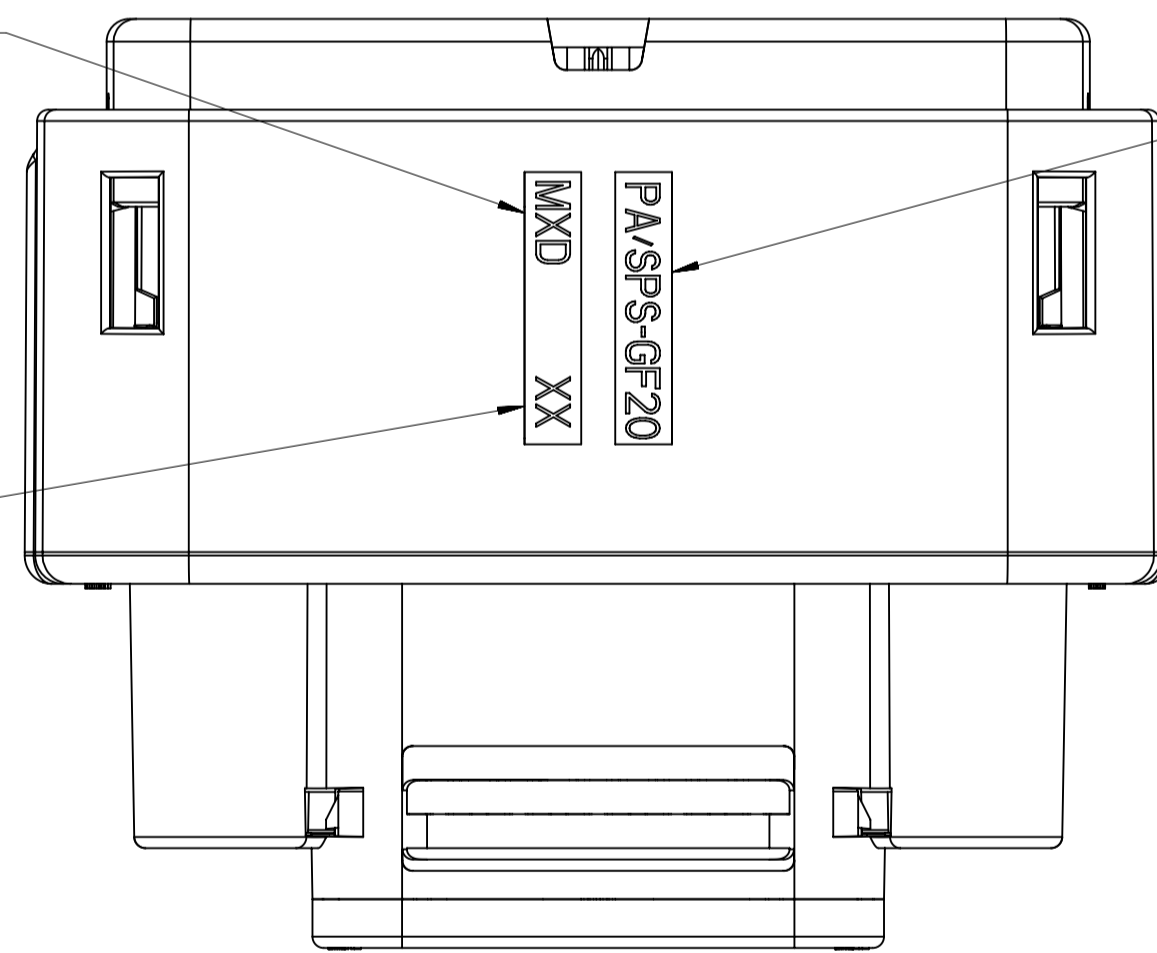

SHEET DESCRIPTION

RECEPTACLE CONNECTOR ASSEMBLY

OPTIONAL LASER MARKING ON THIS SURFACE
SEE NOTE 3g.

MANUFACTURING LOCATION
CODE THIS LOCATION

RECYCLE CODE
THIS LOCATION

MOLD CAVITY I.D.
THIS LOCATION

SYMBOLS		THIS DRAWING CONTAINS INFORMATION THAT IS PROPRIETARY TO MOLEX ELECTRONIC TECHNOLOGIES, LLC AND SHOULD NOT BE USED WITHOUT WRITTEN PERMISSION		CURRENT REV DESC:	
DIMENSION	UNITS	SCALE			
▽ = 0	mm	3:1			
▽ = 0	GENERAL TOLERANCES (UNLESS SPECIFIED)				
▽ = 0	ANGULAR TOL ± 3.0°				
▽ = 0	4 PLACES	±	EC NO: 619601		
▽ = 0	3 PLACES	±	DRWN: HKLIANG 2019/07/25		
▽ = 0	2 PLACES	± 0.1	CHK'D: MVANSLAMBROU 2019/08/02		
▽ = 0	1 PLACE	± 0.3	APPR: MVANSLAMBROU 2019/08/02		
▽ = 0	0 PLACES	±	INITIAL REVISION:		
▽ = 0	DRAFT WHERE APPLICABLE MUST REMAIN WITHIN DIMENSIONS				
⊕	THIRD ANGLE PROJECTION	DRAWING	SERIES		
		A1-SIZE	34985		