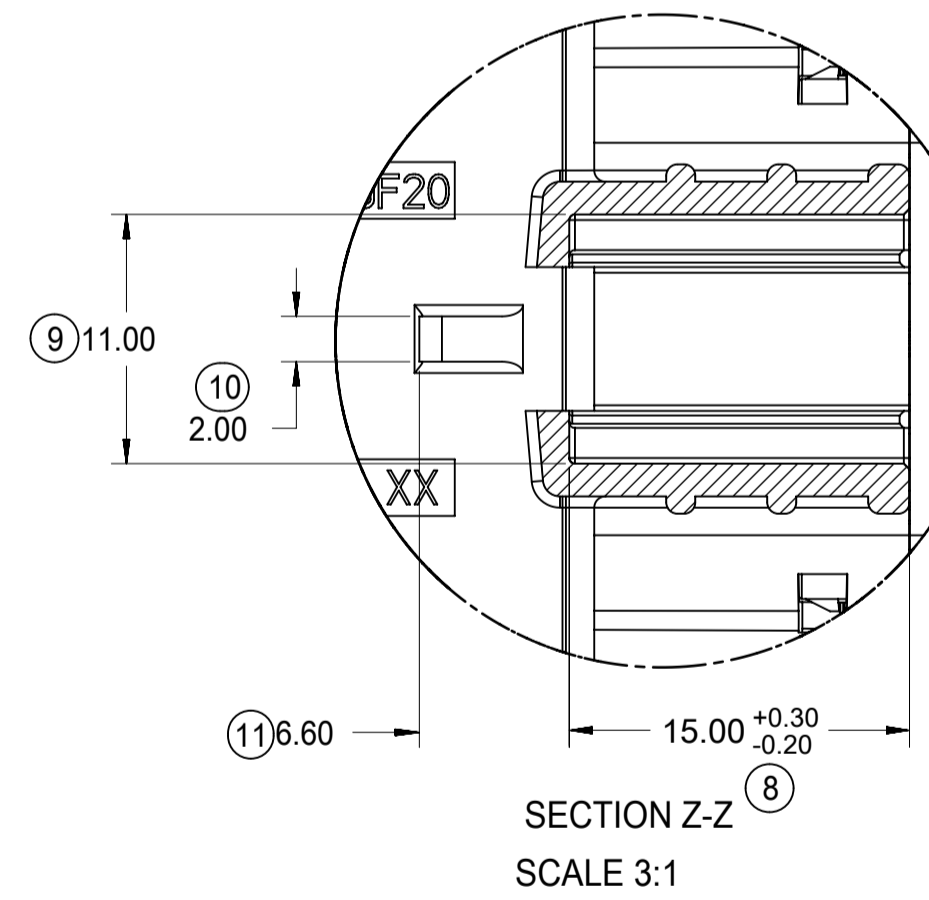

SHEET DESCRIPTION

CONFIGURATIONS

STANDARD (STD) - ALL OPEN 2.8mm CAVITIES

STANDARD (STD) - ALL OPEN 2.8mm CAVITIES WITH CLIPSLOT

SHORTING (SHRT) BAR - ALL OPEN 2.8mm CAVITIES

SHORTING (SHRT) BAR - ALL OPEN 2.8mm CAVITIES WITH CLIPSLOT

SHEET DESCRIPTION

RECEPTACLE CONNECTOR ASSEMBLY

OPTIONAL LASER MARKING ON THIS SURFACE
SEE NOTE 3g.

MANUFACTURING LOCATION
CODE THIS LOCATION

RECYCLE CODE
THIS LOCATION

MOLD CAVITY I.D.
THIS LOCATION

SYMBOLS		THIS DRAWING CONTAINS INFORMATION THAT IS PROPRIETARY TO MOLEX ELECTRONIC TECHNOLOGIES, LLC AND SHOULD NOT BE USED WITHOUT WRITTEN PERMISSION		CURRENT REV DESC:	
DIMENSION	UNITS	SCALE			
▽ = 0	mm	3:1			
▽ = 0	GENERAL TOLERANCES (UNLESS SPECIFIED)				
▽ = 0	ANGULAR TOL ± 3.0°				
▽ = 0	4 PLACES	±	EC NO: 619601		
▽ = 0	3 PLACES	±	DRWN: HKLIANG 2019/07/25		
▽ = 0	2 PLACES	± 0.1	CHK'D: MVANSLAMBROU 2019/08/02		
▽ = 0	1 PLACE	± 0.3	APPR: MVANSLAMBROU 2019/08/02		
▽ = 0	0 PLACES	±	INITIAL REVISION:		
▽ = 0	DRAFT WHERE APPLICABLE MUST REMAIN WITHIN DIMENSIONS				
⊕	THIRD ANGLE PROJECTION	DRAWING	SERIES		
		A1-SIZE	34985		