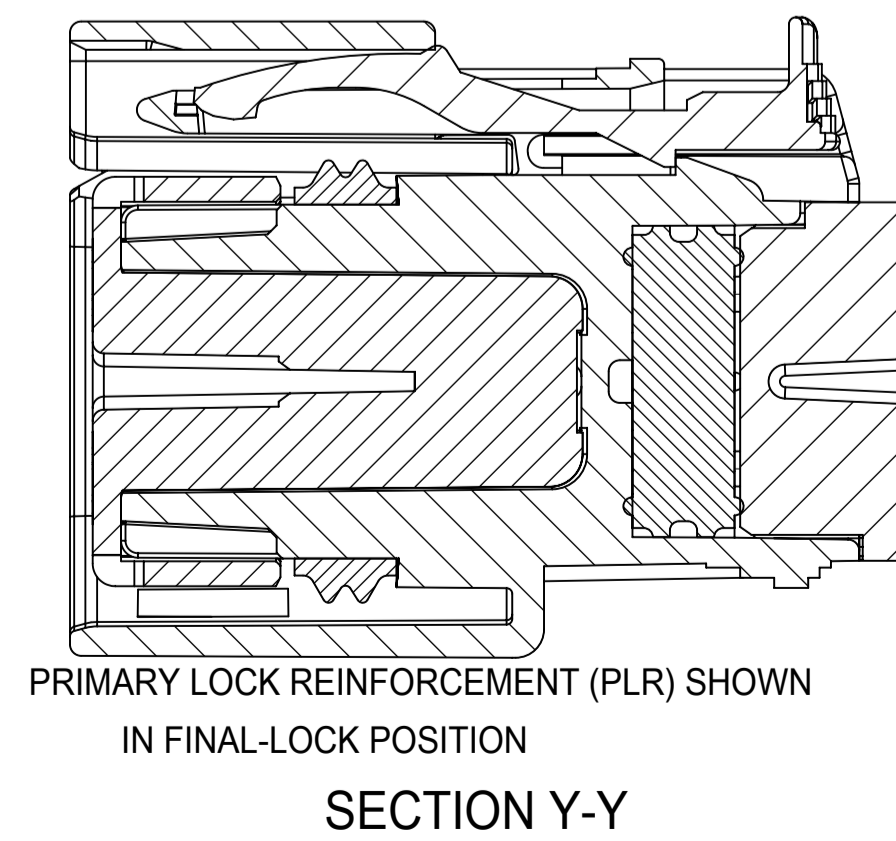

SHEET DESCRIPTION

CONFIGURATIONS

STANDARD (STD) - ALL OPEN 2.8mm CAVITIES

STANDARD (STD) - ALL OPEN 2.8mm CAVITIES WITH CLIPSLOT

SHORTING (SHRT) BAR - ALL OPEN 2.8mm CAVITIES

SHORTING (SHRT) BAR - ALL OPEN 2.8mm CAVITIES WITH CLIPSLOT

SHEET DESCRIPTION

RECEPTACLE CONNECTOR ASSEMBLY

OPTIONAL LASER MARKING ON THIS SURFACE
SEE NOTE 3g.

MANUFACTURING LOCATION
CODE THIS LOCATION

RECYCLE CODE
THIS LOCATION

MOLD CAVITY I.D.
THIS LOCATION

SYMBOLS		THIS DRAWING CONTAINS INFORMATION THAT IS PROPRIETARY TO MOLEX ELECTRONIC TECHNOLOGIES, LLC AND SHOULD NOT BE USED WITHOUT WRITTEN PERMISSION		CURRENT REV DESC:	
DIMENSION	UNITS	SCALE			
▽ = 0	mm	3:1			
▽ = 0	GENERAL TOLERANCES (UNLESS SPECIFIED)				
▽ = 0	ANGULAR TOL ± 3.0°				
▽ = 0	4 PLACES	±	EC NO: 619601		
▽ = 0	3 PLACES	±	DRWN: HKLIANG 2019/07/25		
▽ = 0	2 PLACES	± 0.1	CHK'D: MVANSLAMBROU 2019/08/02		
▽ = 0	1 PLACE	± 0.3	APPR: MVANSLAMBROU 2019/08/02		
▽ = 0	0 PLACES	±	INITIAL REVISION:		
▽ = 0	DRAFT WHERE APPLICABLE MUST REMAIN WITHIN DIMENSIONS				
⊕	THIRD ANGLE PROJECTION	DRAWING	SERIES		
		A1-SIZE	34985		