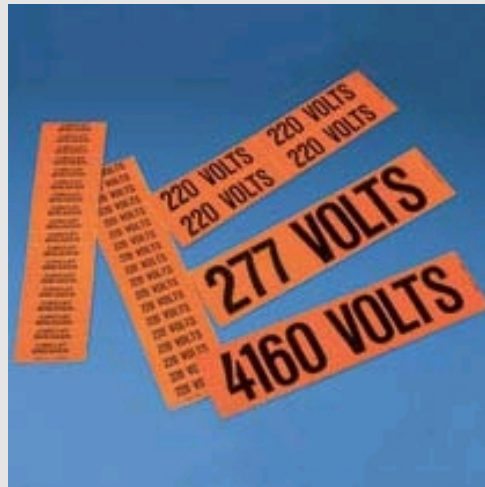

Current refinements (click  to remove) Search Tips  Within Results

 Text Search: 'PCV-ESAY'

Your search criteria matched only one product, shown below

PCV-ESAY

Available in snap -on and adhesive. Black legend on orange background.

Adhesive Marker Cards

- Adhesive marker cards are made of durable indoor vinyl material
- Available in 3 sizes

Snap-On Non-Adhesive Markers

- Snap-On markers are a pre -coiled preprinted markers for indoor use
- Available in 2 sizes

Part Number	PCV-ESAY
RoHS Compliancy Status	Compliant
Note	PCV-ESAY replaces PCV-ESA
Part Description	Voltage Marker, Vinyl, Black/Orange, 9.00 x 2.25, 'Emergency Systems'
Color (Legend/Background)	Black/Orange
Legend	Emergency Service
Pricing Description	Voltage Marker, Vinyl, 'EMERGENCY SERVICE', 9"Wx2.25"H, 1/cd, 5 cds/p BL/OR
Min. Order UOM	CG
Min. Order Qty.	5
BOM Qty. (# of Pkgs.)	<input type="text" value="0"/>
Add to Favorite Product List	