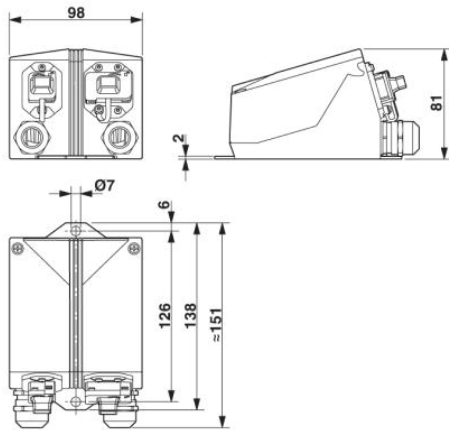

Technical data

Mechanical characteristics

Number of slots	2
Color	black
Ambient temperature (operation)	-40 °C ... 70 °C

Material data

Housing material	Aluminum cast alloy, powder-coated
Degree of protection	IP65/67

Electrical characteristics

Transmission characteristics (category)	CAT6
---	------

Accessories

Item	Designation	Description
General		
1608100	VS-PPC-C1-RJ45-MNNA-PG9-4Q5	RJ45 connector, IP67, with push-pull interlocking, metal housing, CAT5e, 4-pos., with QUICKON fast connection technology, for 1-wire and 7-wire conductors AWG 26 ... 22, for cable cross section 5.0 mm ... 8.0 mm
1608113	VS-PPC-C1-RJ45-MNNA-PG9-8I6	RJ45 connector, IP67, with push/pull interlocking (version 14), metal housing, for 1 Gbps, for 24 ... 25 AWG stranded conductors
1608016	VS-PPC-C1-RJ45-MNNA-PG9-8Q5	RJ45 connector, IP67, with push/pull interlocking (version 14), metal housing, 1 Gbps, 8-pos., QUICKON fast connection technology, for 26 ... 24 AWG 1-wire and 7-wire conductors
1608126	VS-PPC-C1-RJ45-POBK-PG9-4Q5	RJ45 connector, IP67, with push-pull interlocking, plastic housing, CAT5e, 4-pos., with QUICKON fast connection technology, for 1-wire and 7-wire conductors AWG 26 ... 22, for cable cross section 5.0 mm ... 8.0 mm
1608139	VS-PPC-C1-RJ45-POBK-PG9-8I6	RJ45 connector, IP67, with push/pull interlocking (version 14), plastic housing, for 1 Gigabit, for 24 ... 25 AWG stranded conductors
1657834	VS-PPC-C1-RJ45-POBK-PG9-8Q5	RJ45 connector, IP67, with push/pull interlocking, plastic housing, 1 Gbps, 8-pos., QUICKON fast connection technology, for 26 ... 24 AWG 1-wire and 7-wire conductors
Tools		
1657407	VS-CABLE-STRIP-VARIO	Stripping tool, for the multi-level stripping of shielded cables

Diagrams/Drawings

Dimensioned drawing

Terminal outlet 1xRJ45; 1xPower

Address

PHOENIX CONTACT Inc., USA
586 Fulling Mill Road
Middletown, PA 17057, USA
Phone (800) 888-7388
Fax (717) 944-1625
<http://www.phoenixcon.com>