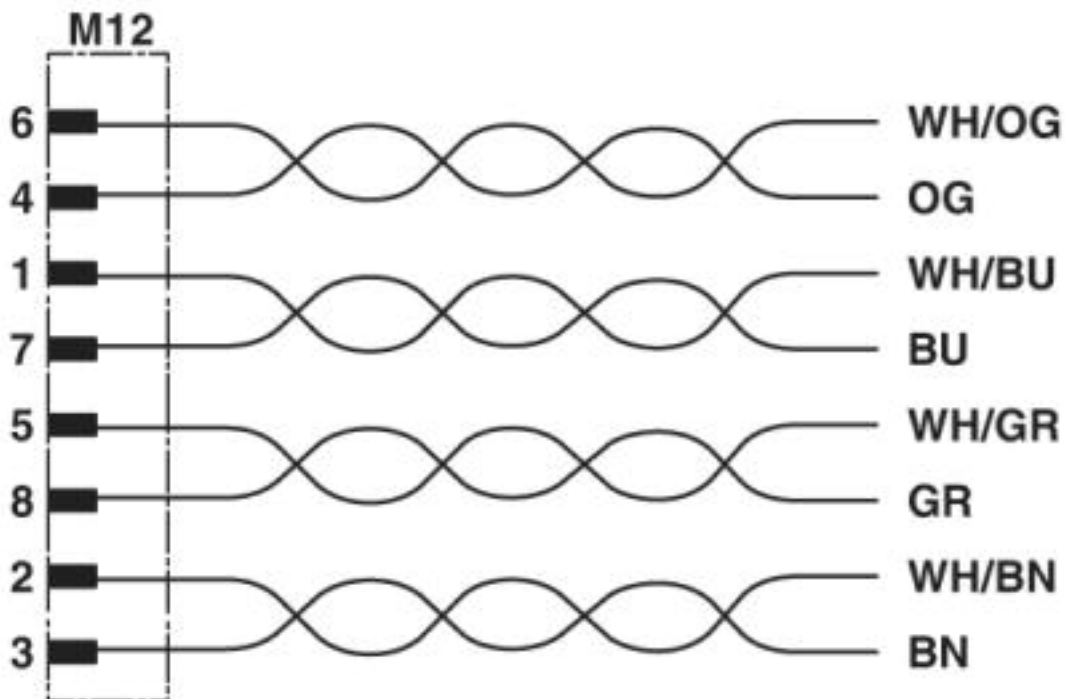

Network cable - VS-M12FSBPS-M12MSS-94B/10,0 - 1405267

Circuit diagram

Contact assignment of the M12 plug and the M12 socket

Classifications

eCl@ss

eCl@ss 4.0	24010400
eCl@ss 4.1	24010400
eCl@ss 5.0	19030300
eCl@ss 5.1	19030300
eCl@ss 6.0	27061800
eCl@ss 7.0	27061801
eCl@ss 8.0	27061801
eCl@ss 9.0	27061801

ETIM

ETIM 3.0	EC000830
ETIM 4.0	EC000830
ETIM 5.0	EC000830
ETIM 6.0	EC000830
ETIM 7.0	EC003249

UNSPSC

UNSPSC 6.01	26121616