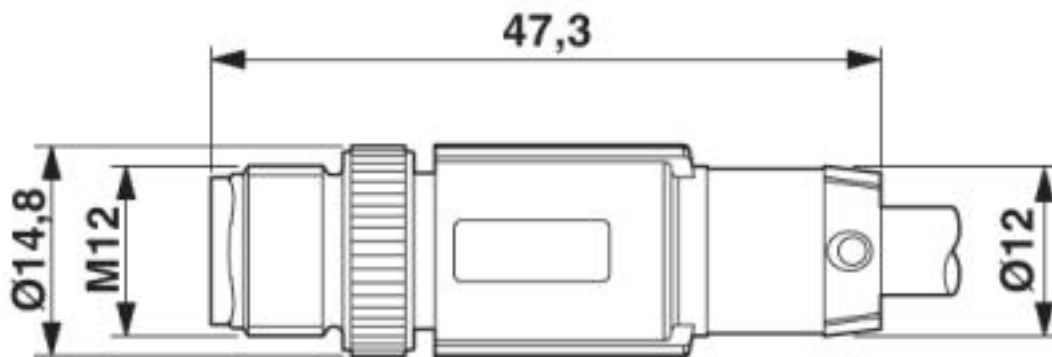

Assembled Ethernet cable, shielded, 4-pair, 26 AWG stranded (7-wire), RAL 5021 (water blue), M12 flush-type plug to M12 flush-type socket, rear/screw mounting with M16 thread, line, length: 10 m

RoHS

Ethernet

Drawings

Network cable - VS-M12FSBPS-M12MSS-94B/10,0 - 1405267

Schematic diagram

Pin assignment M12 socket, 8-pos., A-coded, view female side

Network cable - VS-M12FSBPS-M12MSS-94B/10,0 - 1405267

Dimensional drawing

Plug, M12 x 1, straight, shielded

Dimensional drawing

M12 flush-type connector

Network cable - VS-M12FSBPS-M12MSS-94B/10,0 - 1405267

Circuit diagram

Contact assignment of the M12 plug and the M12 socket

Classifications