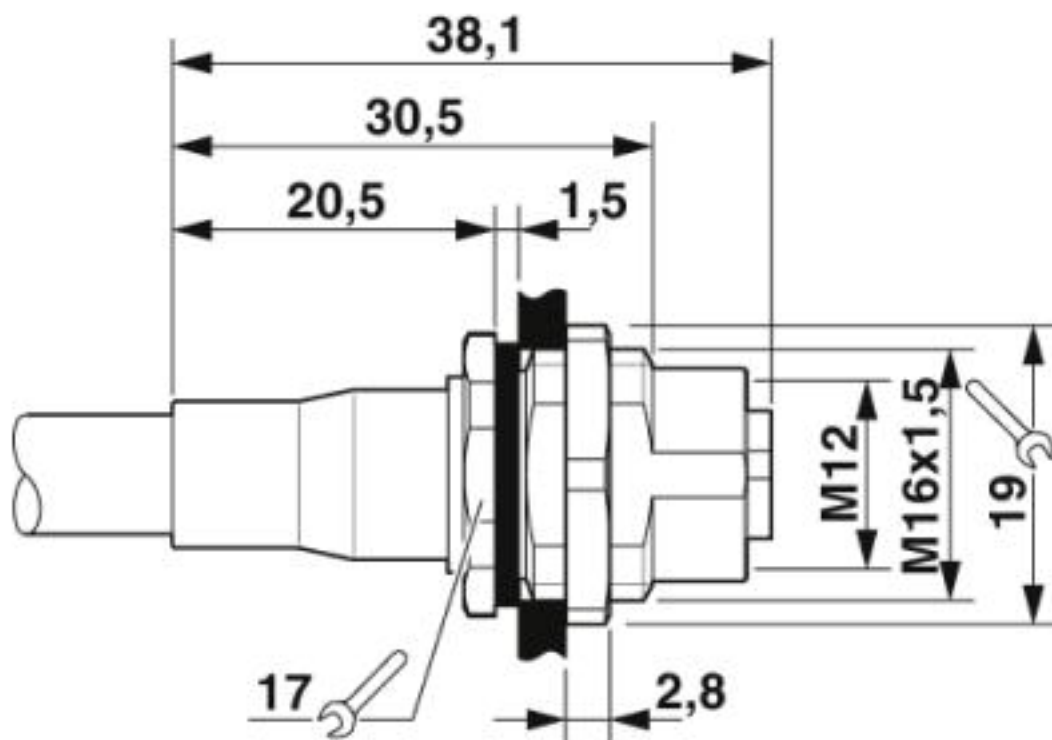

Dimensional drawing

M12 flush-type connector