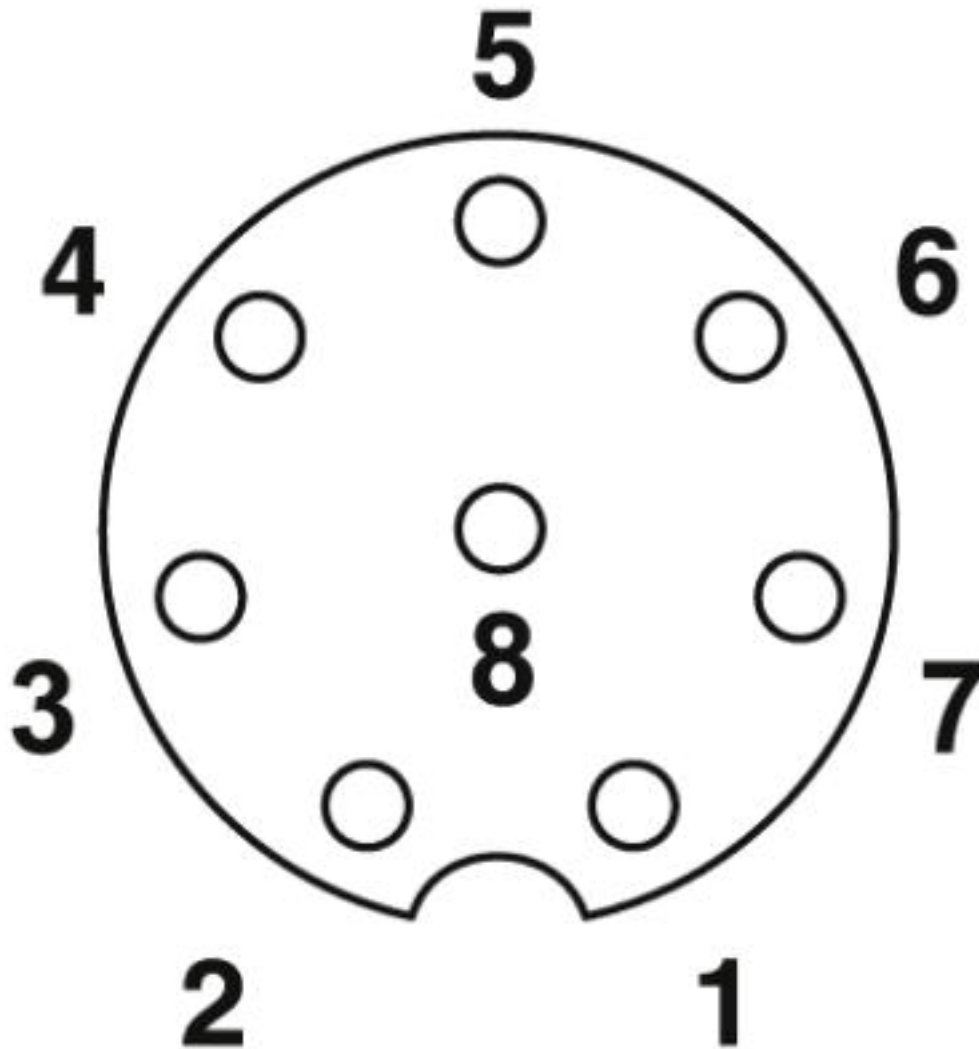

Assembled Ethernet cable, shielded, 4-pair, 26 AWG stranded (7-wire), RAL 5021 (water blue), M12 flush-type plug to M12 flush-type socket, rear/screw mounting with M16 thread, line, length: 10 m

RoHS

Ethernet

Key Commercial Data

Packing unit	1 pc
Minimum order quantity	25 pc
GTIN	 4 046356 738903
GTIN	4046356738903

Technical data

Environmental Product Compliance

REACH SVHC	Lead 7439-92-1
China RoHS	For details about hazardous substances go to tab "Downloads", Category "Manufacturer's declaration"

Drawings

Network cable - VS-M12FSBPS-M12MSS-94B/10,0 - 1405267

Schematic diagram

Pin assignment M12 socket, 8-pos., A-coded, view female side

Network cable - VS-M12FSBPS-M12MSS-94B/10,0 - 1405267

Dimensional drawing