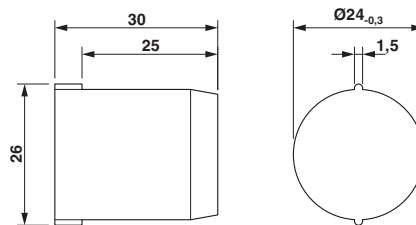

Closing cap, PA, color: red

Key Commercial Data

Packing unit	10 pc
Minimum order quantity	10 pc
GTIN	 4 055626 287638
GTIN	4055626287638

Technical data

Dimensions

Length	30 mm
Outside diameter	24 mm

Ambient conditions

Ambient temperature (operation)	-60 °C ... 100 °C
---------------------------------	-------------------

General

Material	PA
Color	red
Connection	The head of the sealing plug must still be visible after mounting in the screw connection (see "after mounting" photo).

Closing cap - SEALING PLUG 25X30 RD - 1421863

Drawings

Dimensional drawing

Dimensional drawing

Phoenix Contact 2019 © - all rights reserved
<http://www.phoenixcontact.com>

PHOENIX CONTACT GmbH & Co. KG
Flachsmarktstr. 8
32825 Blomberg
Germany
Tel. +49 5235 300
Fax +49 5235 3 41200
<http://www.phoenixcontact.com>