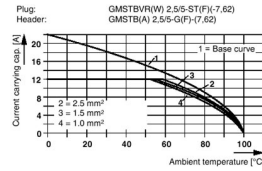

► General data

Header, nominal current: 12 A, rated voltage: 400 V, pitch: 7.62 mm, no. of positions: 5, mounting: Soldering

Order number	1766262
Type	GMSTBA 2,5/ 5-G-7,62

Barcode number	4017918032289
Unit pack	50 Piece
Customs tariff	85369010000

► Technical data

Dimensions / positions

Pitch	7.62 mm
Dimension a	30.48 mm
Number of positions	5
Pin dimensions	1 x 1 mm
Hole diameter	1.4 mm

Technical data

Insulating material group	IIIa
Rated surge voltage (III/3)	6 kV
Rated surge voltage (III/2)	6 kV
Rated surge voltage (II/2)	6 kV
Rated voltage (III/2)	400 V
Rated voltage (II/2)	1000 V
Connection in acc. with standard	EN-VDE
Nominal current I_N	12 A
Nominal voltage U_N	400 V
Maximum load current	12 A
Insulating material	PBT
Inflammability class acc. to UL 94	V0

► Certificates

UL

Nominal voltage U_N	300 V
Nominal current I_N	10 A

CSA

Nominal voltage U_N	300 V
Nominal current I_N	10 A

Drawings

Drilling diagram

Diagram