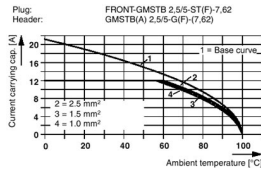

► General data

Header, nominal current: 12 A, rated voltage: 400 V, pitch: 7.62 mm, no. of positions: 5, mounting: Soldering

Order number	1766262
Type	GMSTBA 2,5/ 5-G-7,62

Barcode number	4017918032289
Unit pack	50 Piece
Customs tariff	85369010000

► Technical data

Dimensions / positions

Pitch	7.62 mm
Dimension a	30.48 mm
Number of positions	5
Pin dimensions	1 x 1 mm
Hole diameter	1.4 mm

Technical data

Insulating material group	IIIa
Rated surge voltage (III/3)	6 kV
Rated surge voltage (III/2)	6 kV
Rated surge voltage (II/2)	6 kV
Rated voltage (III/2)	400 V
Rated voltage (II/2)	1000 V
Connection in acc. with standard	EN-VDE
Nominal current I_N	12 A
Nominal voltage U_N	400 V
Maximum load current	12 A
Insulating material	PBT
Inflammability class acc. to UL 94	V0

► Certificates

UL

Nominal voltage U_N	300 V
Nominal current I_N	10 A

CSA

Nominal voltage U_N	300 V
Nominal current I_N	10 A

Drawings

Drilling diagram

Diagram