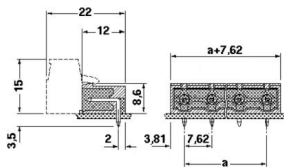

► General data

Header, nominal current: 12 A, rated voltage: 400 V, pitch: 7.62 mm, no. of positions: 5, mounting: Soldering

Order number	1766262
Type	GMSTBA 2,5/ 5-G-7,62

Barcode number	4017918032289
Unit pack	50 Piece
Customs tariff	85369010000

► Technical data

Dimensions / positions

Pitch	7.62 mm
Dimension a	30.48 mm
Number of positions	5
Pin dimensions	1 x 1 mm
Hole diameter	1.4 mm

Technical data

Insulating material group	IIIa
Rated surge voltage (III/3)	6 kV
Rated surge voltage (III/2)	6 kV
Rated surge voltage (II/2)	6 kV
Rated voltage (III/2)	400 V
Rated voltage (II/2)	1000 V
Connection in acc. with standard	EN-VDE
Nominal current I_N	12 A
Nominal voltage U_N	400 V
Maximum load current	12 A
Insulating material	PBT
Inflammability class acc. to UL 94	V0

► Certificates

UL

Nominal voltage U_N	300 V
Nominal current I_N	10 A

CSA

Nominal voltage U_N	300 V
Nominal current I_N	10 A

Drawings

Drilling diagram

Diagram

Dimensioned drawing

Approval logo

► Accessories

Item	Designation	Description
Assembly		
1755477	MSTB-BL	Keying cap, for forming sections, plugs onto header pin, green insulating material
<hr/>		
Marking		
0804549	SK 7,62/3,8:FORTL.ZAHLEN	Marker card, printed horizontally, self-adhesive, 12 identical decades marked 1-10, 11-20 etc. up to 91-100, sufficient for 120 terminal blocks
<hr/>		
Plug/Adapter		
1734401	CR-MSTB	Coding element, is inserted into the recess in the plug connection, red insulating material
<hr/>		