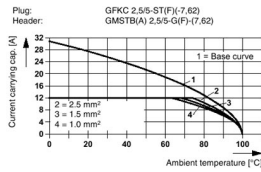

► General data

Header, nominal current: 12 A, rated voltage: 400 V, pitch: 7.62 mm, no. of positions: 5, mounting: Soldering

Order number	1766262
Type	GMSTBA 2,5/ 5-G-7,62

Barcode number	4017918032289
Unit pack	50 Piece
Customs tariff	85369010000

► Technical data

Dimensions / positions

Pitch	7.62 mm
Dimension a	30.48 mm
Number of positions	5
Pin dimensions	1 x 1 mm
Hole diameter	1.4 mm

Technical data

Insulating material group	IIIa
Rated surge voltage (III/3)	6 kV
Rated surge voltage (III/2)	6 kV
Rated surge voltage (II/2)	6 kV
Rated voltage (III/2)	400 V
Rated voltage (II/2)	1000 V
Connection in acc. with standard	EN-VDE
Nominal current I_N	12 A
Nominal voltage U_N	400 V
Maximum load current	12 A
Insulating material	PBT
Inflammability class acc. to UL 94	V0

► Certificates

UL

Nominal voltage U_N	300 V
Nominal current I_N	10 A

CSA

Nominal voltage U_N	300 V
Nominal current I_N	10 A

Drawings

Drilling diagram

Diagram