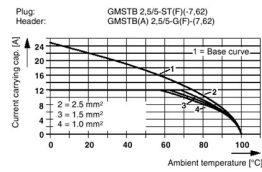

► General data

Header, nominal current: 12 A, rated voltage: 400 V, pitch: 7.62 mm, no. of positions: 5, mounting: Soldering

Order number	1766262
Type	GMSTBA 2,5/ 5-G-7,62

Barcode number	4017918032289
Unit pack	50 Piece
Customs tariff	85369010000

► Technical data

Dimensions / positions

Pitch	7.62 mm
Dimension a	30.48 mm
Number of positions	5
Pin dimensions	1 x 1 mm
Hole diameter	1.4 mm

Technical data

Insulating material group	IIIa
Rated surge voltage (III/3)	6 kV
Rated surge voltage (III/2)	6 kV
Rated surge voltage (II/2)	6 kV
Rated voltage (III/2)	400 V
Rated voltage (II/2)	1000 V
Connection in acc. with standard	EN-VDE
Nominal current I_N	12 A
Nominal voltage U_N	400 V
Maximum load current	12 A
Insulating material	PBT
Inflammability class acc. to UL 94	V0

► Certificates

UL

Nominal voltage U_N	300 V
Nominal current I_N	10 A

CSA

Nominal voltage U_N	300 V
Nominal current I_N	10 A

Drawings

Drilling diagram

Diagram