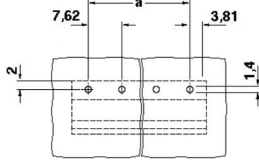

► General data

Header, nominal current: 12 A, rated voltage: 400 V, pitch: 7.62 mm, no. of positions: 5, mounting: Soldering

Order number	1766262
Type	GMSTBA 2,5/ 5-G-7,62

Barcode number	4017918032289
Unit pack	50 Piece
Customs tariff	85369010000

► Technical data

Dimensions / positions

Pitch	7.62 mm
Dimension a	30.48 mm
Number of positions	5
Pin dimensions	1 x 1 mm
Hole diameter	1.4 mm

Technical data

Insulating material group	IIIa
Rated surge voltage (III/3)	6 kV
Rated surge voltage (III/2)	6 kV
Rated surge voltage (II/2)	6 kV
Rated voltage (III/2)	400 V
Rated voltage (II/2)	1000 V
Connection in acc. with standard	EN-VDE
Nominal current I_N	12 A
Nominal voltage U_N	400 V
Maximum load current	12 A
Insulating material	PBT
Inflammability class acc. to UL 94	V0

► Certificates

UL

Nominal voltage U_N	300 V
Nominal current I_N	10 A

CSA

Nominal voltage U_N	300 V
Nominal current I_N	10 A

Drawings

Drilling diagram

Diagram

Dimensioned drawing

Approval logo

► Accessories

Item	Designation	Description
Assembly		
1755477	MSTB-BL	Keying cap, for forming sections, plugs onto header pin, green insulating material
<hr/>		
Marking		
0804549	SK 7,62/3,8:FORTL.ZAHLEN	Marker card, printed horizontally, self-adhesive, 12 identical decades marked 1-10, 11-20 etc. up to 91-100, sufficient for 120 terminal blocks
<hr/>		
Plug/Adapter		
1734401	CR-MSTB	Coding element, is inserted into the recess in the plug connection, red insulating material
<hr/>		