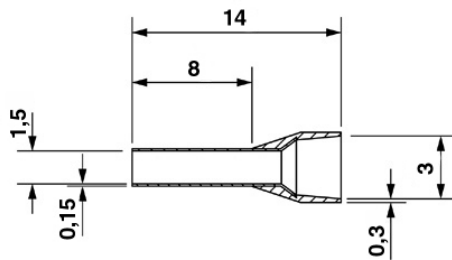

Technical data

General

Length (b)	14 mm
Color	yellow
Material	E-CU
Sleeve length	8 mm
Inner dimension of the insulating collar (d)	3 mm

Ferrule diameter	1.5 mm
Insulating collar thickness	0.3 mm
Sleeve wall thickness	0.15 mm

Certificates / Approvals

Certification

CSA, CSAus-COMP

Diagrams/Drawings

Dimensioned drawing

Address

PHOENIX CONTACT Inc., USA
586 Fulling Mill Road
Middletown, PA 17057, USA
Phone (800) 888-7388
Fax (717) 944-1625
<http://www.phoenixcon.com>