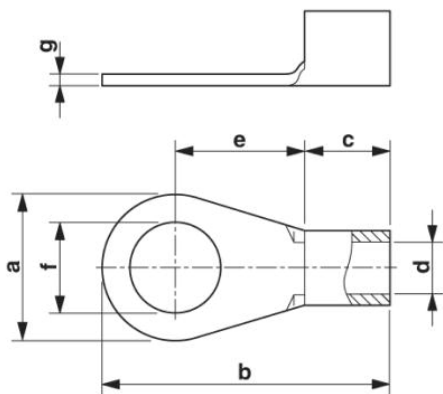

Length of insulation sleeve (c)	5 mm
Inner dimension of the insulating collar (d)	1.6 mm
Distance between the center and the insulation sleeve (e)	7 mm
Inner diameter (f)	4.3 mm
Material thickness (g)	0.8 mm

Diagrams/Drawings

Dimensioned drawing