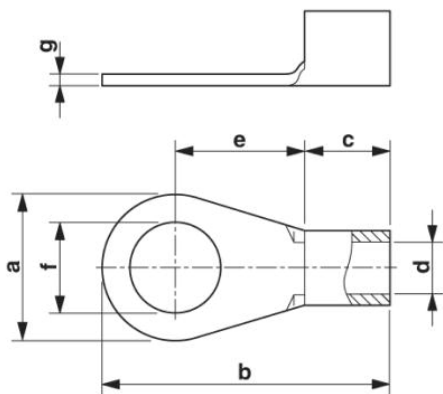

Length of insulation sleeve (c)	5 mm
Inner dimension of the insulating collar (d)	1.6 mm
Distance between the center and the insulation sleeve (e)	8 mm
Inner diameter (f)	6.5 mm
Material thickness (g)	0.8 mm

Diagrams/Drawings

Dimensioned drawing