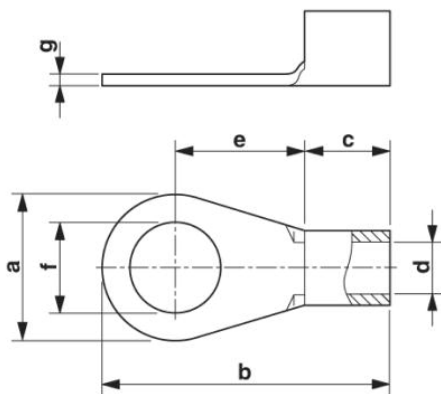

Length of insulation sleeve (c)	32 mm
Inner dimension of the insulating collar (d)	23.5 mm
Distance between the center and the insulation sleeve (e)	24 mm
Inner diameter (f)	10.5 mm
Material thickness (g)	4 mm

Diagrams/Drawings

Dimensioned drawing