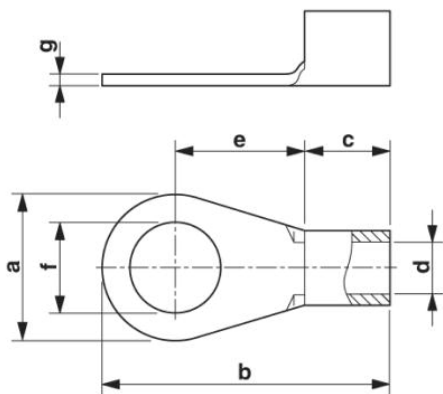

Length of insulation sleeve (c)	32 mm
Inner dimension of the insulating collar (d)	23.5 mm
Distance between the center and the insulation sleeve (e)	24 mm
Inner diameter (f)	17 mm
Material thickness (g)	4 mm

Diagrams/Drawings

Dimensioned drawing