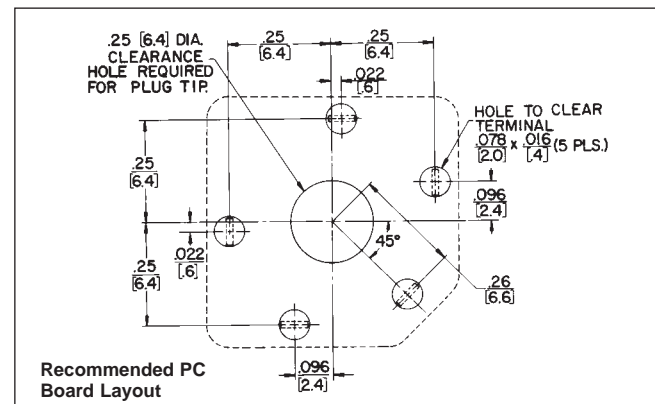

Distributed by:

JAMECO[®]
ELECTRONICS

www.Jameco.com ♦ 1-800-831-4242

The content and copyrights of the attached
material are the property of its owner.

Jameco Part Number 1774016

1/4" ENCLOSED TELEPHONE JACKS

DIMENSIONS ARE FOR REFERENCE ONLY $\frac{\text{Inch}}{\text{(mm)}}$

NOTE: Contact your Switchcraft Representative for price and delivery.