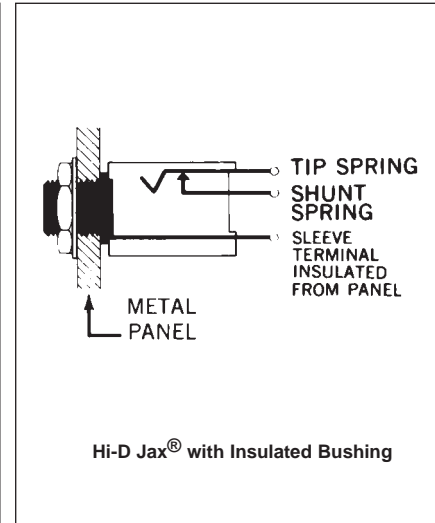

Distributed by:

JAMECO[®]
ELECTRONICS

www.Jameco.com ♦ 1-800-831-4242

The content and copyrights of the attached
material are the property of its owner.

Jameco Part Number 1774016

1/4" ENCLOSED TELEPHONE JACKS

DIMENSIONS ARE FOR REFERENCE ONLY $\frac{\text{Inch}}{\text{(mm)}}$

NOTE: Contact your Switchcraft Representative for price and delivery.