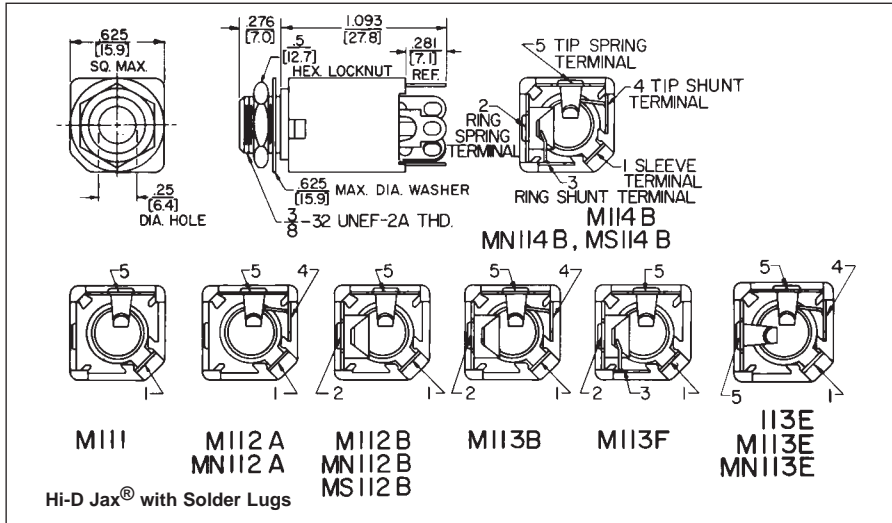

Distributed by:

JAMECO[®]
ELECTRONICS

www.Jameco.com ♦ 1-800-831-4242

The content and copyrights of the attached
material are the property of its owner.

Jameco Part Number 1774016

1/4" ENCLOSED TELEPHONE JACKS

DIMENSIONS ARE FOR REFERENCE ONLY $\frac{\text{Inch}}{\text{(mm)}}$

NOTE: Contact your Switchcraft Representative for price and delivery.