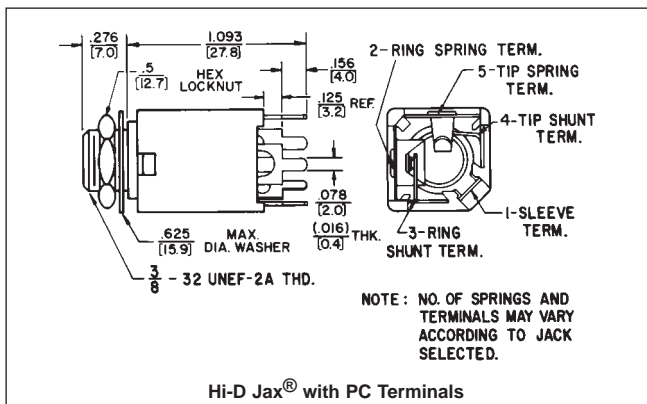

Distributed by:

JAMECO[®]
ELECTRONICS

www.Jameco.com ♦ 1-800-831-4242

The content and copyrights of the attached
material are the property of its owner.

Jameco Part Number 1774016

1/4" ENCLOSED TELEPHONE JACKS

DIMENSIONS ARE FOR REFERENCE ONLY $\frac{\text{Inch}}{\text{(mm)}}$

NOTE: Contact your Switchcraft Representative for price and delivery.