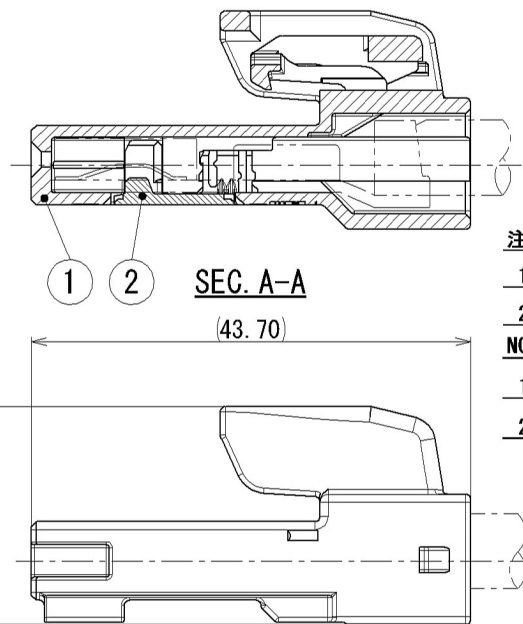

REFERENCE

TABLE 1		SUB ASSEMBLY PART NO.	NO.	PART NO.	PART NAME	MATERIAL	COLOR	QTY.	MATING PART NO. For W to W
7289-4035-51	①	7189-4035-51		HOUSING	PBT	ORANGE	1	7188-4825-51	
	②	7172-1028		SPACER	PBT	NATURAL	1		
7289-4036-51	①	7189-4036-51		HOUSING	PBT	ORANGE	1	-	
	②	7172-1028		SPACER	PBT	NATURAL	1		
7289-4037-51	①	7189-4037-51		HOUSING	PBT	ORANGE	1	7188-4034-51	
	②	7172-1028		SPACER	PBT	NATURAL	1		
7289-5594-51	①	7189-5594-51		HOUSING	PBT	ORANGE	1	-	
	②	7172-1028		SPACER	PBT	NATURAL	1		

TABLE 2		PART NAME	PART NO.
		9.5 TERMINAL FEMALE (SUS SPRING TYPE)	7296-0218-02 7296-0219-02

注記

1. かん合相手品番：表参照 (TABLE 1)
2. 本製品に使用するターミナルは、一覧表による。(TABLE 2)

NOTES

1. MATING PART NO. : SEE TABLE (TABLE 1)
2. APPLICABLE TERMINAL PART NO. CONFORMS TO (TABLE 2).

				CUSTOMER				MATL. SEE TABLE 1				TREAT. & FIN.			
				CUSTOMER PART NO.				CUSTOMER DWG NO.				SPEC.			
2016/04/14				NEW				C16-M193				H. K			
LET				DATE				REVISION RECORD				NO. CHKD			
								OFFICE				TRIAL PART NO.			
								VENDOR				NAME			
								VENDOR NO.				9.5 1P CONNECTOR HOUSING FEMALE SUB ASSEMBLY			
				GENERAL TOLERANCE				DWG TYPE				PART NO. 7289-4035-51 ETC.			
				IOMAX 50MAX 100MAX 250MAX 250OVR ANGLE ECCENT				R NEW				CH. CODE			
				A ±0.15 ±0.2 ±0.3 ±0.5 ±0.75 ±30' 0.1				APPROVED				DWG NO. 7289-4035-51:R			
				B ±0.2 ±0.3 ±0.55 ±0.95 ±1.4 ±30' 0.1				CHECKED				DESIGN			
				C ±0.3 ±0.5 ±0.8 ±1.4 ±2 ±30' 0.15				CHECKED				DRAWN			
SPECIFIED				MASS				D. SUGIYAMA				H. KOMATSU			
								2016/04/14				2016/04/14			
								2016/04/14				2016/04/14			