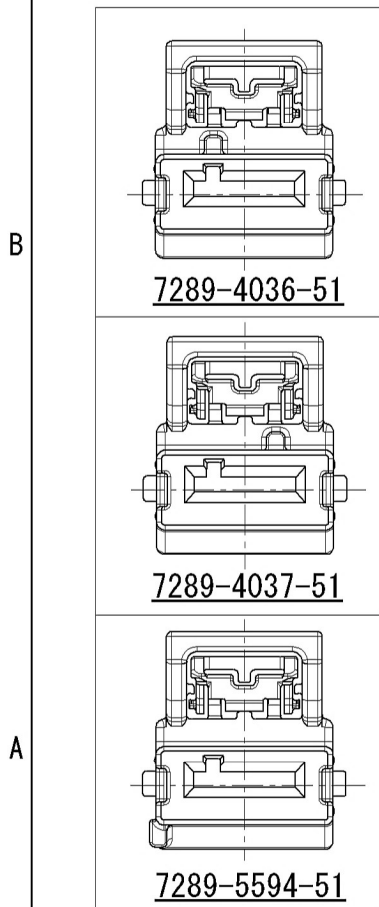

GENERAL TOLERANCE											
	10 MAX	50 MAX	100 MAX	250 MAX	250 OVR	R5 MAX	R10 MAX	R20 MAX	R20 OVR	ANGLE	ECCENT
A	±0.15	±0.2	±0.3	±0.5	±0.75					±3°	0.1
B	±0.2	±0.3	±0.55	±0.95	±1.4	±0.2	±0.3	±0.5	±2.5	±3°	0.1
C	±0.3	±0.5	±0.8	±1.4	±2					±3°	0.15

REFERENCE

TABLE 1		SUB ASSEMBLY PART NO.	NO.	PART NO.	PART NAME	MATERIAL	COLOR	QTY.	MATING PART NO. For W to W
7289-4035-51	①	7189-4035-51		HOUSING	PBT	ORANGE	1	7188-4825-51	
	②	7172-1028		SPACER	PBT	NATURAL	1		
7289-4036-51	①	7189-4036-51		HOUSING	PBT	ORANGE	1	-	
	②	7172-1028		SPACER	PBT	NATURAL	1		
7289-4037-51	①	7189-4037-51		HOUSING	PBT	ORANGE	1	7188-4034-51	
	②	7172-1028		SPACER	PBT	NATURAL	1		
7289-5594-51	①	7189-5594-51		HOUSING	PBT	ORANGE	1	-	
	②	7172-1028		SPACER	PBT	NATURAL	1		

TABLE 2		PART NAME	PART NO.
		9.5 TERMINAL FEMALE (SUS SPRING TYPE)	7296-0218-02 7296-0219-02

注記

1. かん合相手品番：表参照 (TABLE 1)
2. 本製品に使用するターミナルは、一覧表による。(TABLE 2)

NOTES

1. MATING PART NO. : SEE TABLE (TABLE 1)
2. APPLICABLE TERMINAL PART NO. CONFORMS TO (TABLE 2).

				CUSTOMER				MATL. SEE TABLE 1				TREAT. & FIN.			
				CUSTOMER PART NO.				CUSTOMER DWG NO.				SPEC.			
2016/04/14				NEW				C16-M193				H. K			
LET				DATE				REVISION RECORD				NO. CHKD			
								OFFICE				TRIAL PART NO.			
								VENDOR				NAME			
								VENDOR NO.				9.5 1P CONNECTOR HOUSING FEMALE SUB ASSEMBLY			
				GENERAL TOLERANCE				DWG TYPE				PART NO. 7289-4035-51 ETC.			
				IOMAX 50MAX 100MAX 250MAX 250OVR ANGLE ECCENT				R NEW				CH. CODE			
				A ±0.15 ±0.2 ±0.3 ±0.5 ±0.75 ±30' 0.1				APPROVED				DWG NO. 7289-4035-51:R			
				B ±0.2 ±0.3 ±0.55 ±0.95 ±1.4 ±30' 0.1				CHECKED				DESIGN			
				C ±0.3 ±0.5 ±0.8 ±1.4 ±2 ±30' 0.15				CHECKED				DRAWN			
SPECIFIED				MASS				D. SUGIYAMA				H. KOMATSU			
								2016/04/14				2016/04/14			
								2016/04/14				2016/04/14			