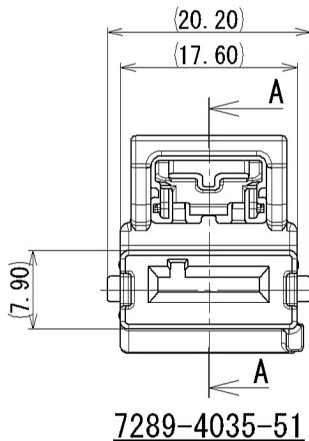

REFERENCE

TABLE 1		SUB ASSEMBLY PART NO.	NO.	PART NO.	PART NAME	MATERIAL	COLOR	QTY.	MATING PART NO. For W to W
7289-4035-51	①	7189-4035-51		HOUSING	PBT	ORANGE	1	7188-4825-51	
	②	7172-1028		SPACER	PBT	NATURAL	1		
7289-4036-51	①	7189-4036-51		HOUSING	PBT	ORANGE	1	-	
	②	7172-1028		SPACER	PBT	NATURAL	1		
7289-4037-51	①	7189-4037-51		HOUSING	PBT	ORANGE	1	7188-4034-51	
	②	7172-1028		SPACER	PBT	NATURAL	1		
7289-5594-51	①	7189-5594-51		HOUSING	PBT	ORANGE	1	-	
	②	7172-1028		SPACER	PBT	NATURAL	1		

TABLE 2		PART NAME	PART NO.
		9.5 TERMINAL FEMALE (SUS SPRING TYPE)	7296-0218-02 7296-0219-02

注記

1. かん合相手品番：表参照 (TABLE 1)
2. 本製品に使用するターミナルは、一覧表による。(TABLE 2)

NOTES

1. MATING PART NO. : SEE TABLE (TABLE 1)
2. APPLICABLE TERMINAL PART NO. CONFORMS TO (TABLE 2).

				CUSTOMER				MATL. SEE TABLE 1				TREAT. & FIN.			
				CUSTOMER PART NO.				CUSTOMER DWG NO.				SPEC.			
2016/04/14				NEW				C16-M193				H. K			
LET				DATE				REVISION RECORD				NO. CHKD			
								OFFICE				TRIAL PART NO.			
								VENDOR				NAME			
								VENDOR NO.				9.5 1P CONNECTOR HOUSING FEMALE SUB ASSEMBLY			
				GENERAL TOLERANCE				DWG TYPE				PART NO. 7289-4035-51 ETC.			
				IOMAX 50MAX 100MAX 250MAX 250OVR ANGLE ECCENT				R NEW				CH. CODE			
				A ±0.15 ±0.2 ±0.3 ±0.5 ±0.75 ±30' 0.1				APPROVED				DWG NO. 7289-4035-51:R			
				B ±0.2 ±0.3 ±0.55 ±0.95 ±1.4 ±30' 0.1				CHECKED				DESIGN			
				C ±0.3 ±0.5 ±0.8 ±1.4 ±2 ±30' 0.15				CHECKED				DRAWN			
SPECIFIED				MASS				D. SUGIYAMA				H. KOMATSU			
								2016/04/14				2016/04/14			
								2016/04/14				2016/04/14			